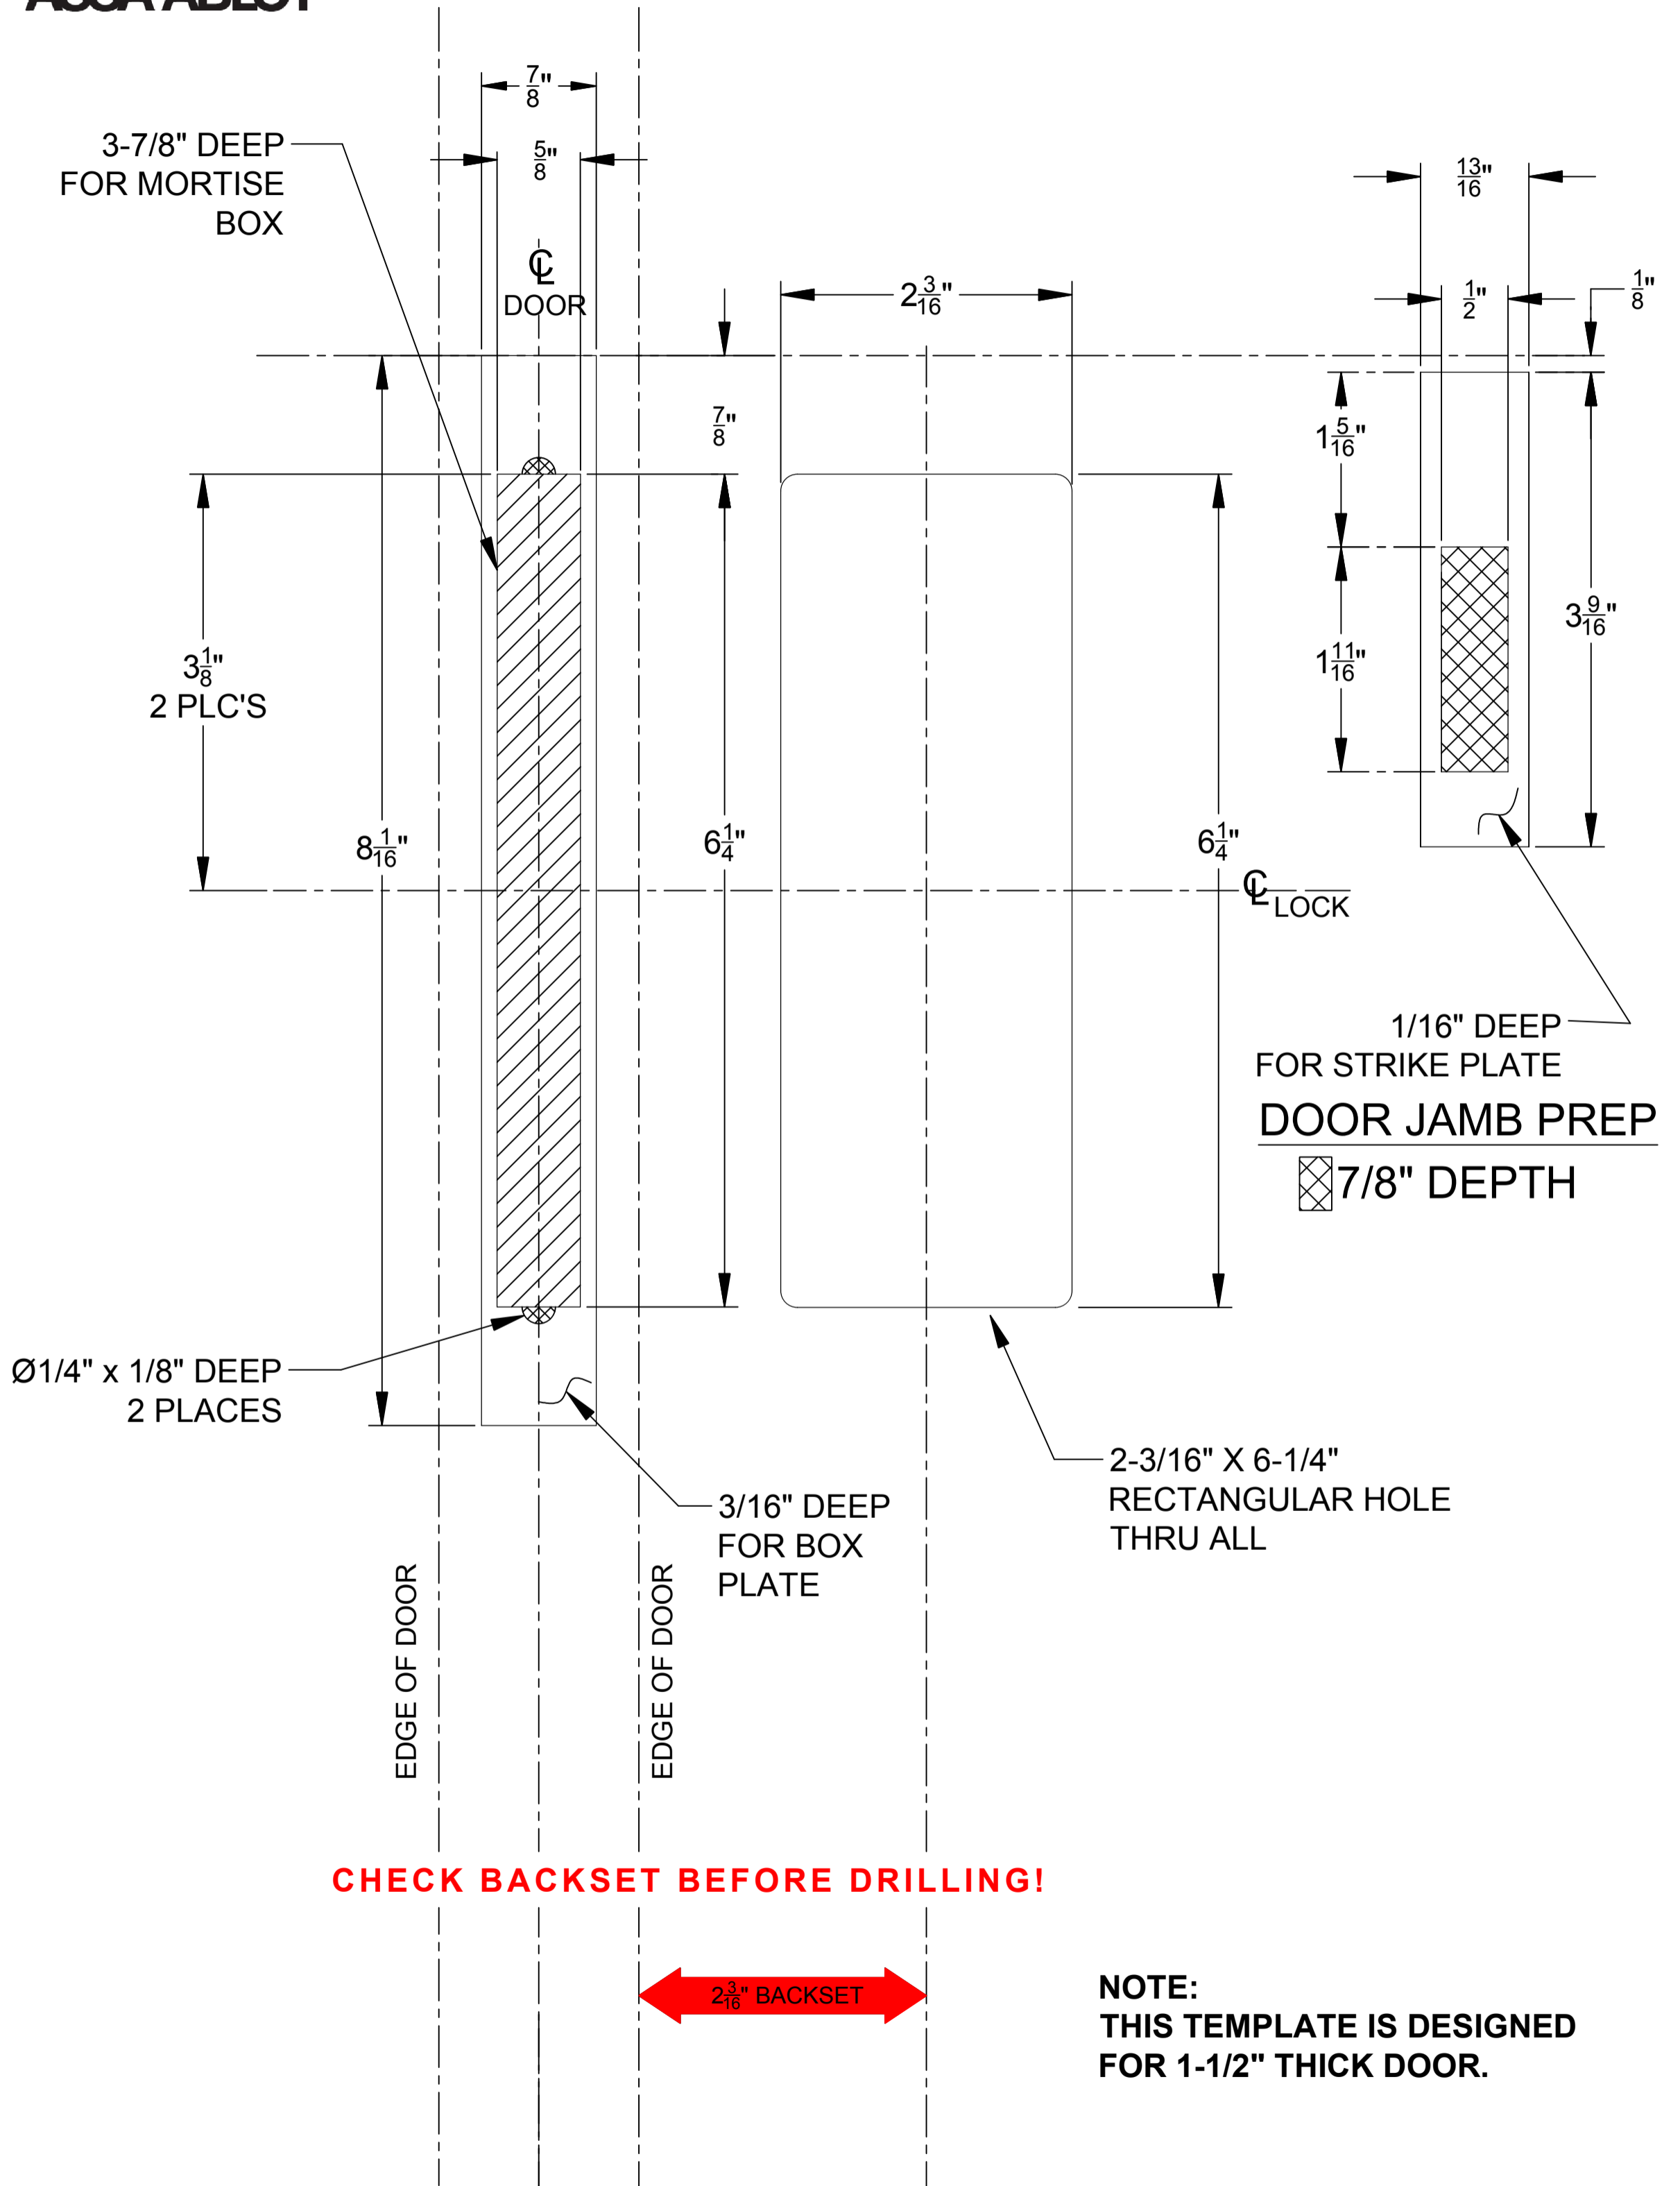

**POCKET DOOR MORTISE
HOLE PREPARATION
KEYED & PRIVACY**

* NOTE: 8-1/2" X 11" COPY OF THIS TEMPLATE NOT TO SCALE.