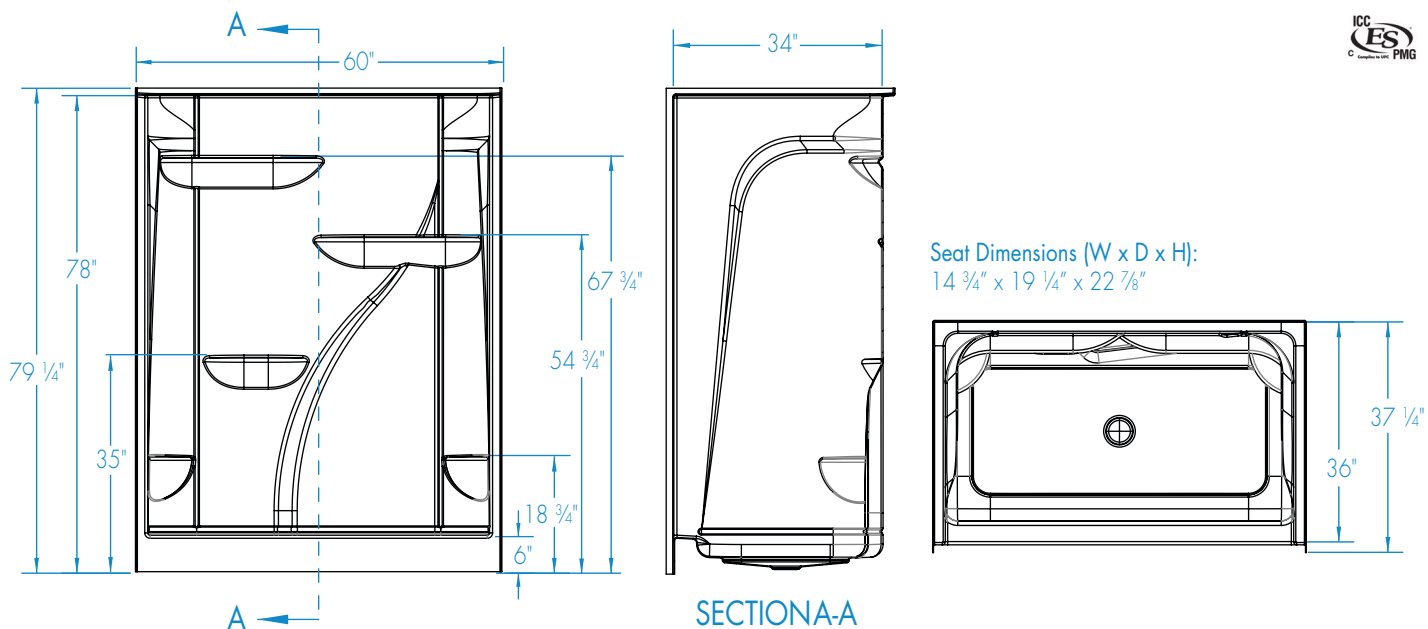

E160 – ACRYLIC SHOWERS

inches

60 x 36 x 78

SHOWER MODEL #E1600

SHOWER MODEL #E1602 (2 seats)

SHOWER MODEL #E160L/R (1 seat, LH or RH)

FEATURES

- Stylized smooth wall
- Multiple integral toiletry shelves
- Slip resistant floor
- 2 integral footrests (E1600)
- 2 molded seats (E1602)
- 1 integral footrest, 1 molded seat (E160L/R)
- Premium cast acrylic surface
- Limited 5-year warranty

Stock	Upgraded
White	Biscuit

E160

60 x 36 x 78 inches

FEATURES lbs Dimensional Tolerance $\pm 3/8"$. Dimensions needed for site preparation should be measured from the unit. Aquatic assumes no responsibility for preparatory work.

DIMENSIONS

Specifications	inches
Width: Overall / Net	60
Depth: Overall / Net	37 1/4 / 36
Height: Overall / Net	79 1/4 / 78
Enclosure Opening	56
Skirt Height	6
Drain Rough-In (from Back Wall)	17 3/4
Drain Rough-In (from Side Wall)	30
Drain: Diameter / Clearance	3 1/4 / 3/4

FRAMING DIMENSIONS inches

Type	D Depth	W Width	H Height	A Box-Out	B	C
Alcove	37 1/4	60 1/8	-	6 x 6	30	17 3/4