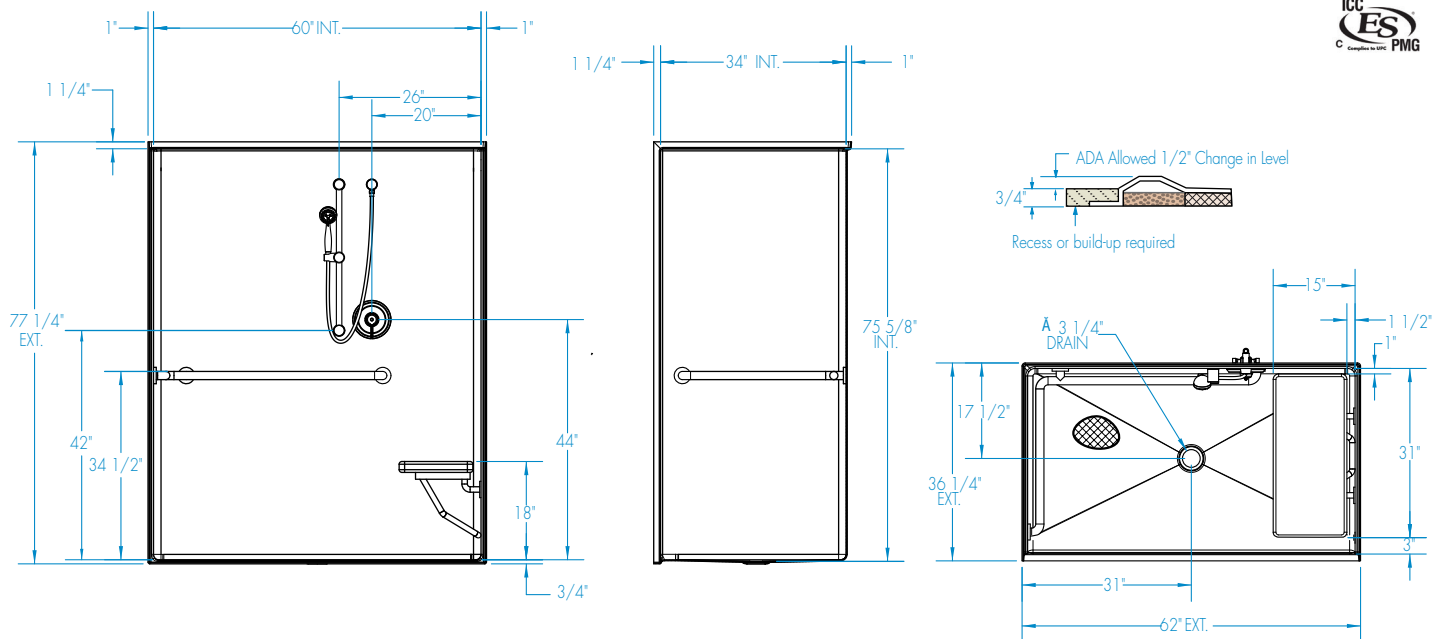

1603BFSBMA – ACCESSIBLE SHOWERS

inches

Interior: 60 x 34 x 75 5/8

Exterior: 62 x 36 1/4 x 77 1/4

The 1603BFSBMA roll-in shower features innovative installation design, including an engineered leveled base and improved front threshold. A true time and money saver, our pre-leveled base lets you install directly on a **level** floor. And its front threshold is engineered to keep a constant level without the use of brackets during installation.

Aquatic products may be specified as Lasco Bathware.

1603BFSBMA

Interior: 60 x 34 x 75 5/8
Exterior: 62 x 36 1/4 x 77 1/4
inches

FEATURES

Dimensional Tolerance $\pm \frac{3}{8}$ ". Dimensions needed for site preparation should be measured from the unit. Aquatic assumes no responsibility for preparatory work.

Type and Model #	Material	Wall Finish	Pieces	Drain	Dam/Skirt Height	Net Wt. lbs	Pkg. Wt. lbs
Shower #1603BFSBMA	AcrylX™	Smooth	1	Center	3/4" skirt, 1/2" threshold	202	212

DIMENSIONS

Specifications	inches
Width: Overall / Net	62 / 60
Depth: Overall / Net	36 1/4 / 34
Height: Overall / Net	77 1/4 / 75 1/4
Enclosure Opening:	60
Skirt Height:	3/4
Drain Rough-In (from Back Wall)	17 1/2
Drain Rough-In (from Side Wall)	31

FRAMING DIMENSIONS inches

Type	D Depth	W Width	H Height	A	B	C
Alcove	36 1/4	62 1/8	-	Box Out	31	17 1/2