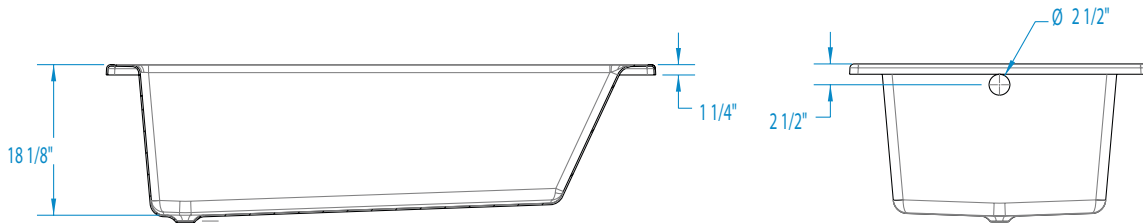

# 6636DMIN

66 x 36 x 19  
inches

**FEATURES** lbs Dimensional Tolerance  $\pm \frac{3}{16}$ ". Dimensions needed for site preparation should be measured from the unit. Aquatic assumes no responsibility for preparatory work.

## DIMENSIONS

Specifications	inches
Width: Overall / Net	66
Depth: Overall / Net	36 / 36
Height: Overall / Net	19
Enclosure Opening	-
Skirt Height	
Drain Rough-In (from Back Wall)	17
Drain Rough-In (from Side Wall)	2
Drain: Diameter / Clearance	2 / N/A