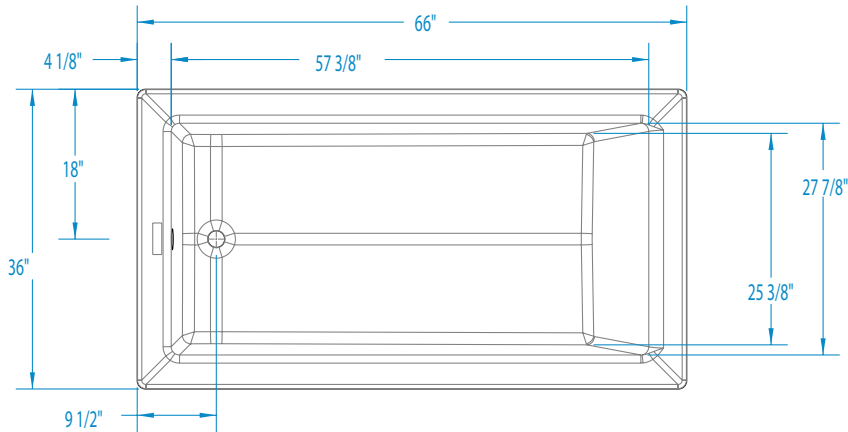

# 6636DMIN

66 x 36 x 19  
inches

**FEATURES** lbs Dimensional Tolerance  $\pm \frac{3}{16}$ ". Dimensions needed for site preparation should be measured from the unit. Aquatic assumes no responsibility for preparatory work.

## DIMENSIONS

Specifications	inches
Width: Overall / Net	66
Depth: Overall / Net	36 / 36
Height: Overall / Net	19
Enclosure Opening	-
Skirt Height	
Drain Rough-In (from Back Wall)	17
Drain Rough-In (from Side Wall)	2
Drain: Diameter / Clearance	2 / N/A