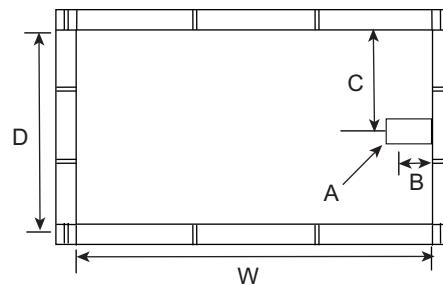

FRAMING DIMENSIONS inches

Type	D Depth	W Width	H Height	A	B	C
Island (Drop-In)	34	64	17 3/4	Box Out	2	17

SUMP DATA

Top of Drain to Bottom of Overflow	Capacity to Overflow gal	Min. Operating Capacity gal	WIDTH @ centerline		DEPTH @ centerline	
			Top	Bottom	Top	Bottom
14 1/2	79	47	57 3/8	49 1/8	27 7/8	25 3/8