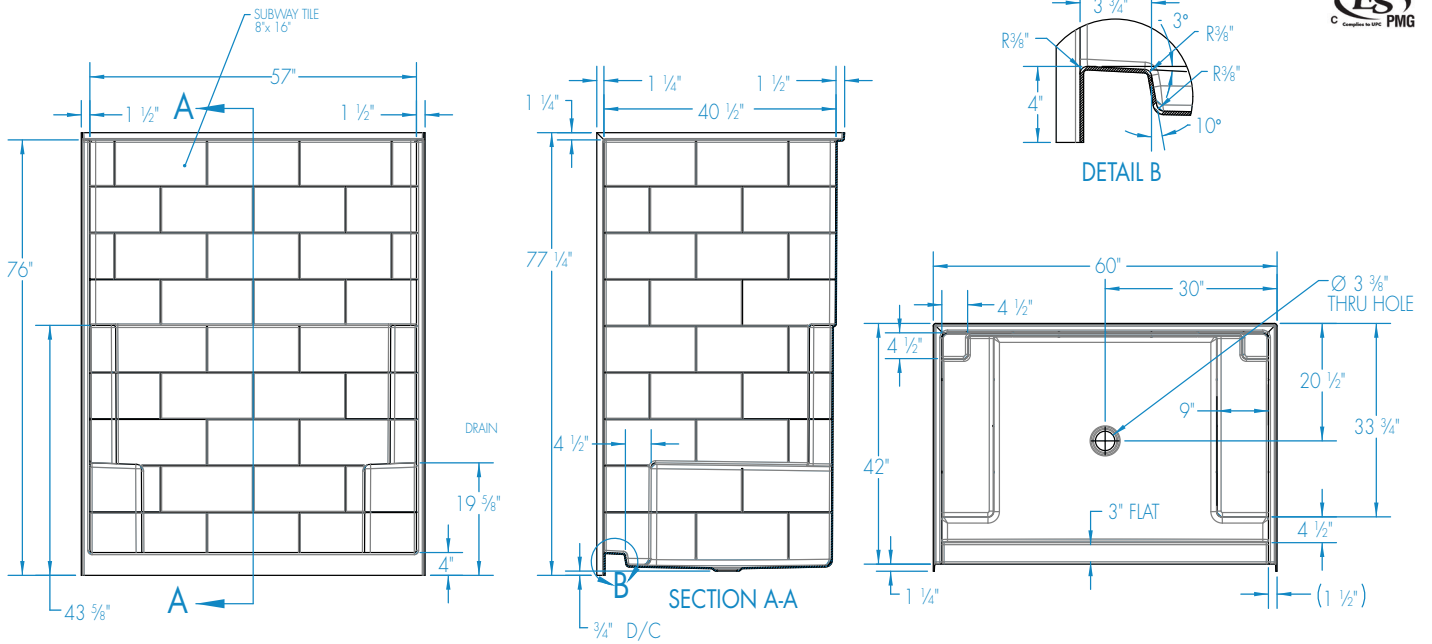

# 16042C2ST

60 x 42 x 76 inches

**FEATURES** Dimensional Tolerance  $\pm \frac{3}{8}$ ". Dimensions needed for site preparation should be measured from the unit. Aquatic assumes no responsibility for preparatory work.

## DIMENSIONS

Specifications	inches
Width: Overall / Net	60
Depth: Overall / Net	43 1/4 / 42
Height: Overall / Net	77 1/4 / 76
Enclosure Opening	57
Skirt Height	4
Drain Rough-In (from Back Wall)	20 1/2
Drain Rough-In (from Side Wall)	30
Drain: Diameter / Clearance	3 1/4 / 3/4

## FRAMING DIMENSIONS inches

Type	D Depth	W Width	H Height	A	B	C
Alcove	43 1/4	60 1/8	-	Box Out	30	20 1/2