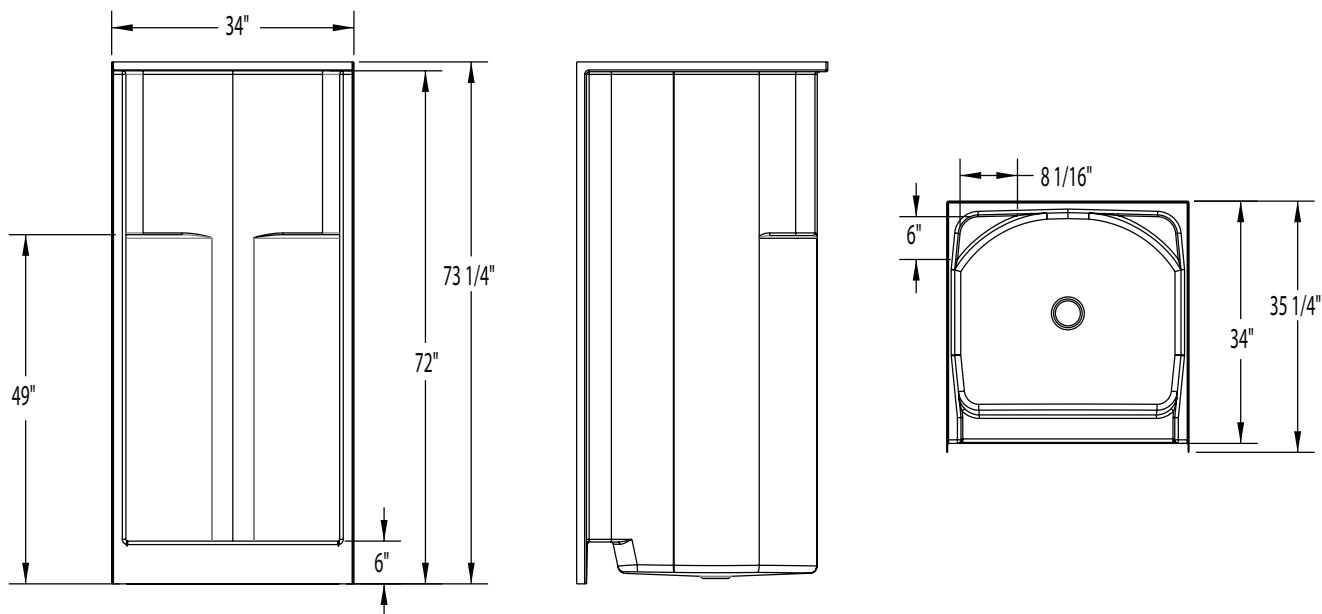

1343C – EVERYDAY SHOWERS

34 x 34 x 72 inches

FEATURES

- Shower stall
- Smooth wall finish
- Molded toiletry shelf
- Space saving design (Not listed by IAPMO or FHA)
- Slip-resistant textured bottom
- Center drain
- AcrylX™ applied acrylic surface
- Lifetime limited warranty

COLOR OPTIONS

Stock	Upgraded	Premium
White	Almond Linen/Biscuit Bone	Black Mexican Sand Sand Bar Sterling Silver

1343C

34 x 34 x 72
inches

FEATURES lbs Dimensional Tolerance $\pm \frac{3}{8}$ ". Dimensions needed for site preparation should be measured from the unit. Aquatic assumes no responsibility for preparatory work.

Model #	Material	Wall Finish	Pieces	Drain	Seat	Net Wt.	Pkg. Wt.
Shower #1343C	AcrylX™	Smooth	1	Center	-	86	91

DIMENSIONS

Specifications	inches
Width: Overall / Net	34
Depth: Overall / Net	35 1/4 / 34
Height: Overall / Net	73 1/4 / 72
Enclosure Opening	29 3/4
Skirt Height	6
Drain Rough-In (from Back Wall)	15 3/4
Drain Rough-In (from Side Wall)	17
Drain: Diameter / Clearance	3 1/4 / 3/4

FRAMING DIMENSIONS inches

Type	D Depth	W Width	H Height	A	B	C
Alcove	35 1/4	34 1/8	73 1/4	Box Out	17	15 3/4