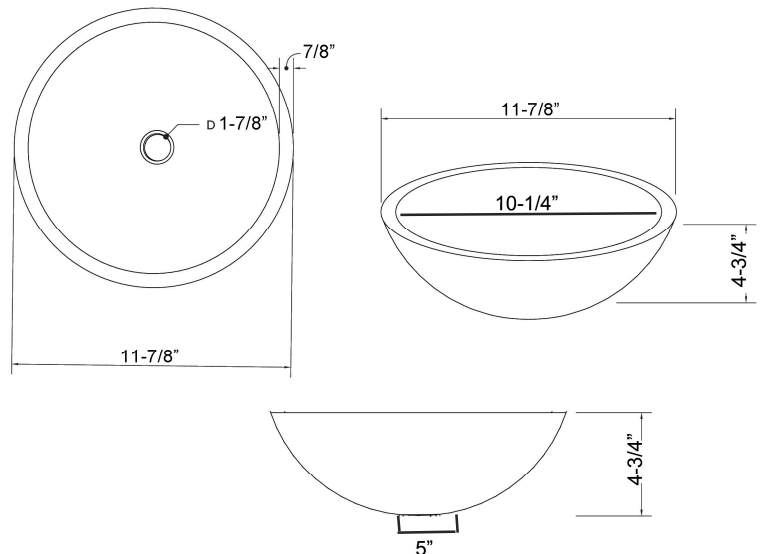

Colors:

CGC Copper Green
CDG Dusk Gray
VBC Vintage Brown

Dimensions of fixture are nominal and may vary slightly. Dimensions and specifications subject to change without notice.