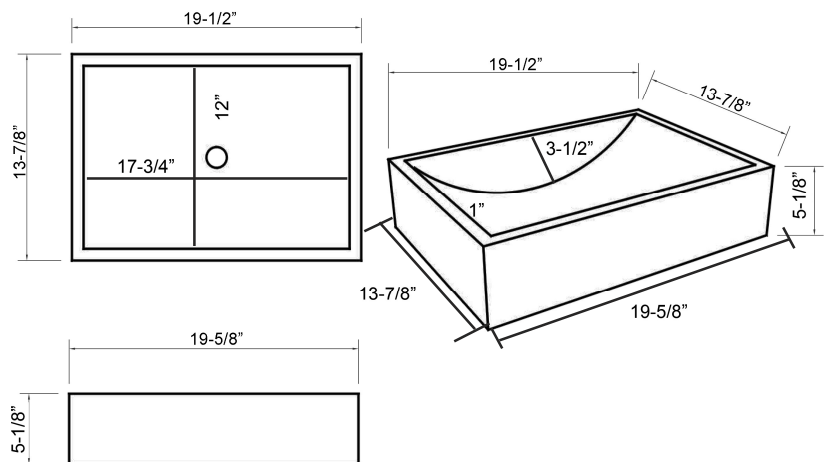

Colors:

CGC Copper Green
CDG Dusk Gray
CVB Vintage Brown

Dimensions of fixture are nominal and may vary slightly. Dimensions and specifications subject to change without notice.