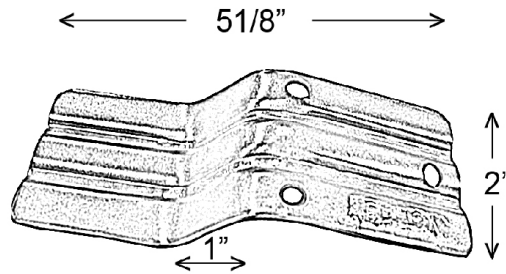

HANGERS & BRACKET

Cat. No.
Hangers & Bracket

Hangers

Features:

- ▶ Steel construction
- ▶ Mounting bolts not included
- ▶ Sold in pairs
- ▶ For use in hanging pedestal lavatory sinks

Bracket

Features:

- ▶ Steel Construction
- ▶ Mounting bolts not included
- ▶ Sold individually
- ▶ For use in hanging pedestal lavatory sinks

Dimensions and specifications subject to change without notice.