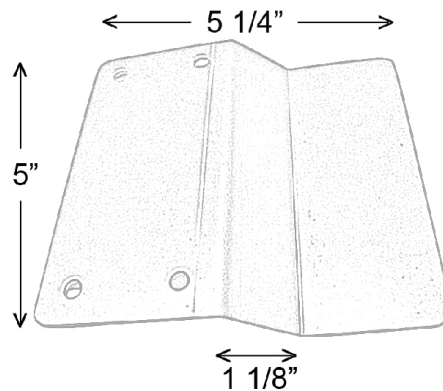

HANGERS & BRACKET

Cat. No.
Hangers & Bracket

Hangers

Features:

- ▶ Steel construction
- ▶ Mounting bolts not included
- ▶ Sold in pairs
- ▶ For use in hanging pedestal lavatory sinks

Bracket

Features:

- ▶ Steel Construction
- ▶ Mounting bolts not included
- ▶ Sold individually
- ▶ For use in hanging pedestal lavatory sinks

Dimensions and specifications subject to change without notice.