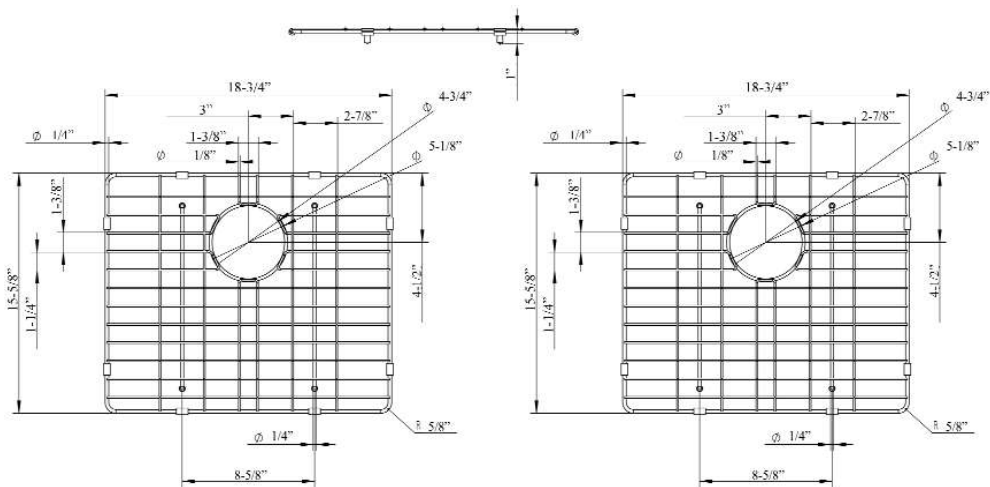

FSSDB2612 WIRE GRID

Cat. No.
FSSDB2612-WIRE

Features:

- ▶ Fits bottom of FSSDB2612 double bowl farmer sink (sink has equal bowl)
- ▶ Rubber Feet Covers Included

Finishes:

SS Stainless Steel

Each Bain Wire Grid

W: 18-³/₄"

D: 15-⁵/₈"

H: 1"

Drain Hole: 4-³/₄"

Dimensions and specifications subject to change without notice.