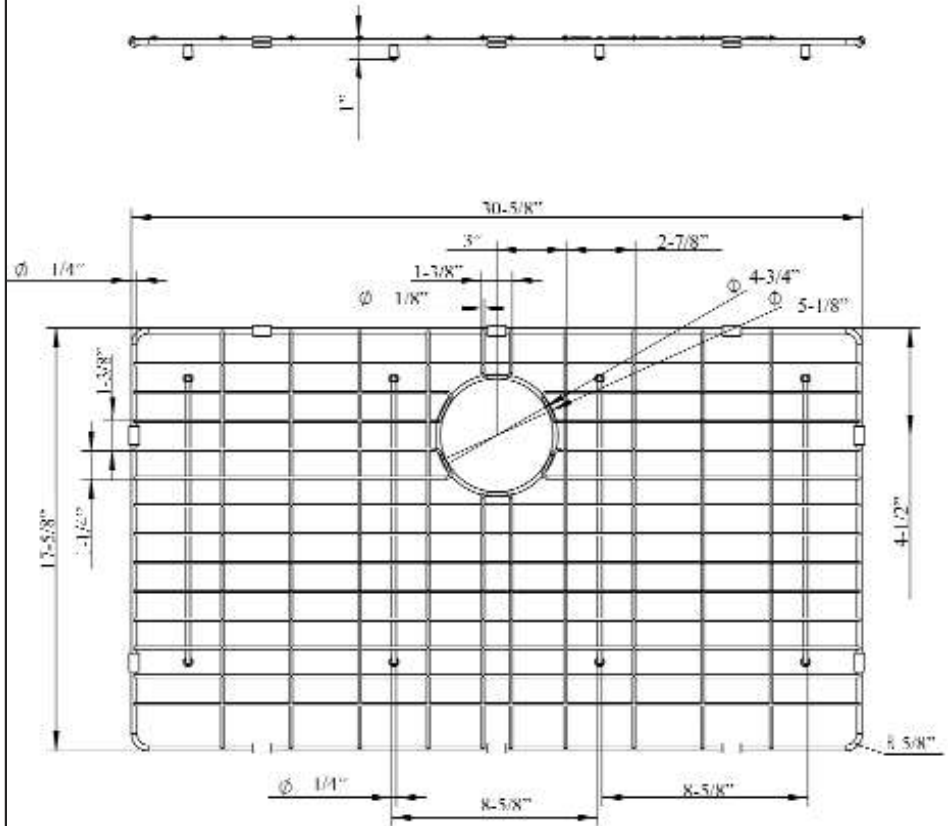

FSSSB2032 WIRE GRID

Cat. No.
FSSSB2032-WIRE

Features:

- ▶ Fits bottom of FSSSB2032 farmer sink
- ▶ Rubber Feet Covers Included

Finishes:

SS Stainless Steel

W: 30-5/8"
D: 17-5/8"
H: 1"

Drain Hole : 4-3/4"

Dimensions and specifications subject to change without notice.