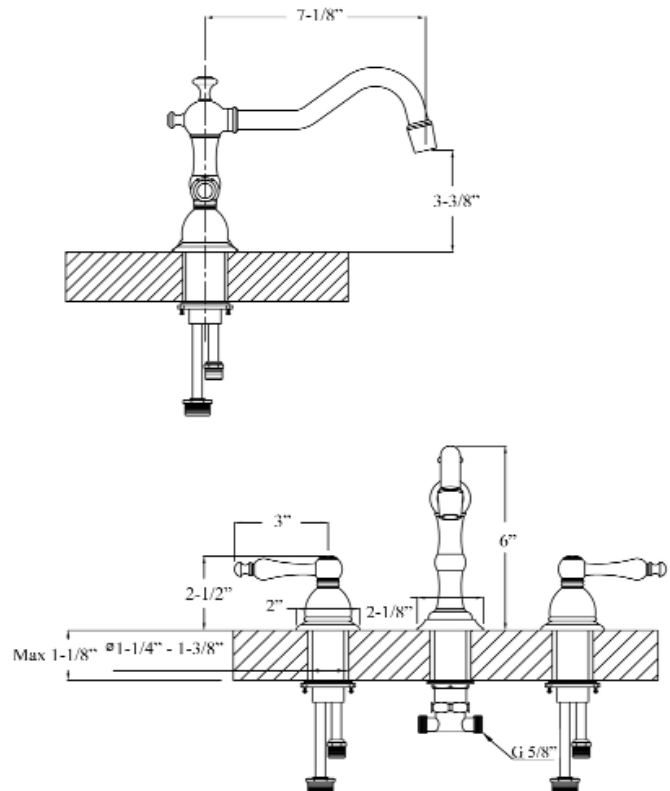

# ROMA 8" WIDESPREAD LAVATORY FAUCET

Cat. No.  
LFW102-ML

Spout Reach: 7-<sup>1</sup>/<sub>8</sub>"  
Height: 6"

## Features:

- ▶ Constructed of solid brass
- ▶ Flexible widespread installation
- ▶ Metal lever handles
- ▶ Includes 12" connection hoses
- ▶ Drain not included
- ▶ Height to spout 3-<sup>3</sup>/<sub>8</sub>"
- ▶ Ceramic disc cartridges
- ▶ Flow rate is 1.2 GPM at 60 psi
- ▶ cUPC/NSF/AB1953 Certified

## Finishes:

- CP** Polished Chrome
- BN** Brushed Nickel
- ORB** Oil Rubbed Bronze

Dimensions of fixture are nominal and may vary. Dimensions and specifications subject to change without notice.