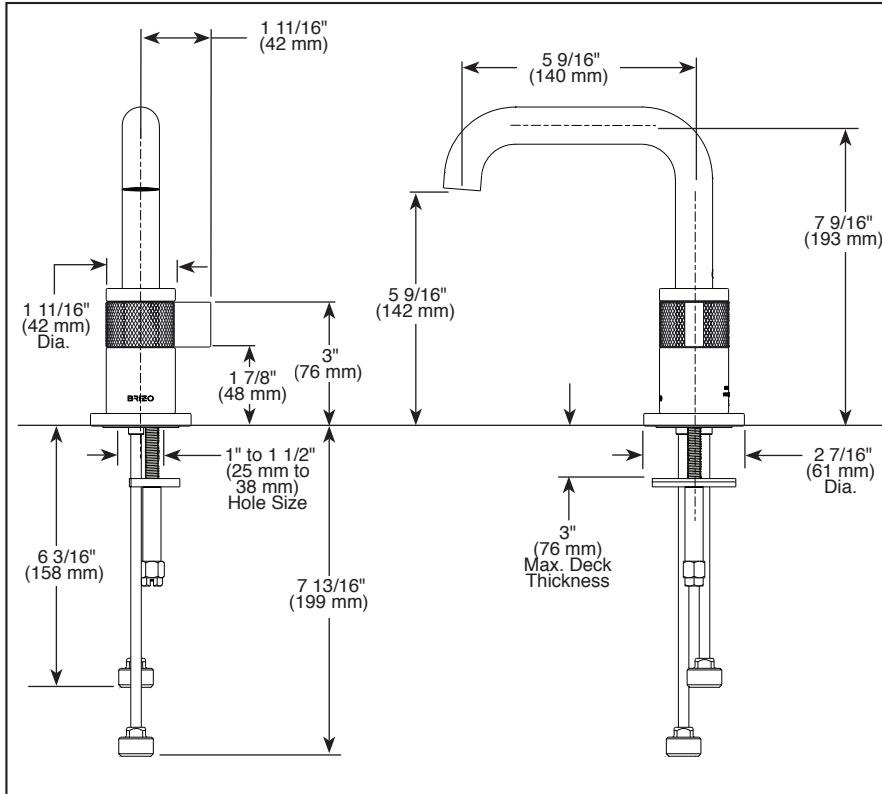

BRIZO®

LAVATORY FAUCETS

- Litze™ Collection
- Single Handle Deck Mount

Submitted Model No.: _____
Specific Features: _____

STANDARD SPECIFICATIONS:

- Maximum 1.5 gpm @ 60 psi, 5.7 L/Min @ 414 kPa
- ECO models only: Maximum 1.2 gpm @ 60 psi, 4.5 L/Min @ 414 kPa
- Knurl or Teak accents
- Control mechanism - 28 mm ceramic mixing cartridge with metal stem and 90° rotation
- 1/2-14 NPSM threaded inlets
- Spout features hidden water efficient laminar flow aerator
- Solid brass fabricated body
- Drain sold separately

<p>RP72411▲ Grid Strainer Drain less overflow holes</p> 	<p>RP72413▲ Push Button Drain less overflow holes</p>  <p>2 3/4" (70 mm) Dia.</p>	<p>RP81627▲ Push Button Drain less overflow holes</p>  <p>1 5/8" (41 mm) Dia.</p>
<p>RP72412▲ Grid Strainer Drain with overflow holes</p> 	<p>RP72414▲ Push Button Drain with overflow holes</p>  <p>2 3/4" (70 mm) Dia.</p>	<p>RP81628▲ Push Button Drain with overflow holes</p>  <p>1 5/8" (41 mm) Dia.</p>