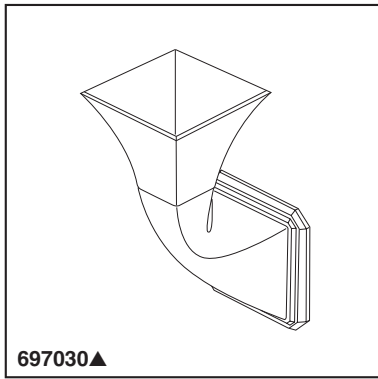

BRIZO®

ACCESSORIES

- Virage™ Bath Collection
- Single Light Sconce

Submitted Model No.: _____

Specific Features: _____