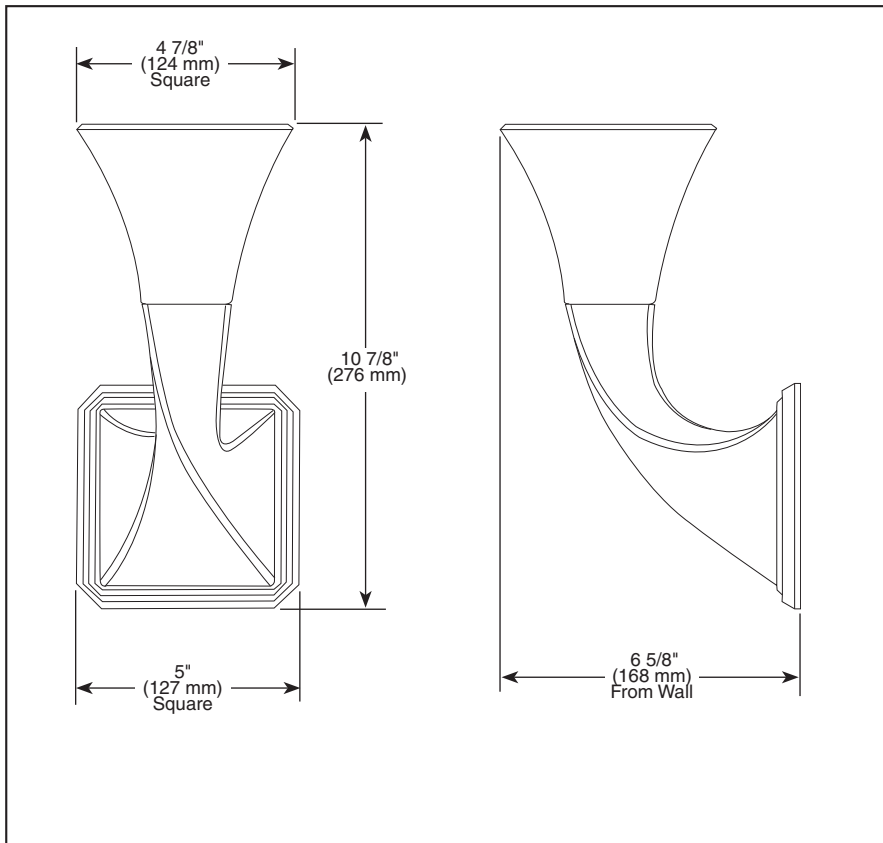

## ACCESSORIES

- Virage™ Bath Collection
- Single Light Sconce

Submitted Model No.: \_\_\_\_\_

Specific Features: \_\_\_\_\_

▲ Designate proper finish suffix

### STANDARD SPECIFICATIONS:

- Mounting hardware and mounting instructions included with product.
- Glass dome is satin etched.
- UL approved up to 60 watts.
- Uses C7 60 watt max. bulb.
- Mounts on standard electrical box.