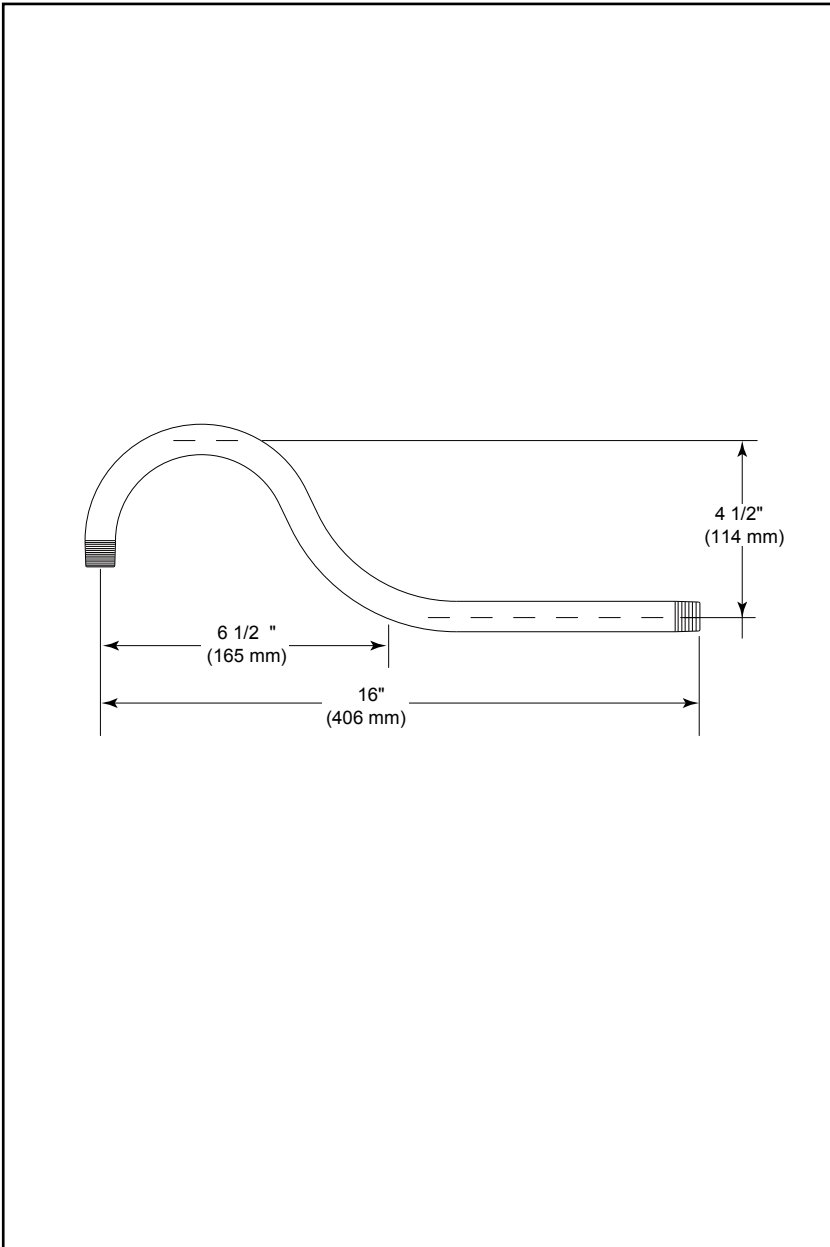

▲ Designate proper finish suffix

BRIZO®

SHOWER ARM

■ Showering Components

STANDARD SPECIFICATIONS

- 16" long
- 1/2" IPS male threads

WARRANTY

- Lifetime Faucet and Finish Limited Warranty to the Original consumer purchaser to be free from defects in material and workmanship.
- 5 Year Limited Warranty for usage in all Industrial, Commercial and business applications.

Delta reserves the right (1) to make changes in specifications and materials, and (2) to change or discontinue models, both without notice or obligation. Dimensions are for reference only. See full-line price book or www.specselect.com for finish options and product availability.