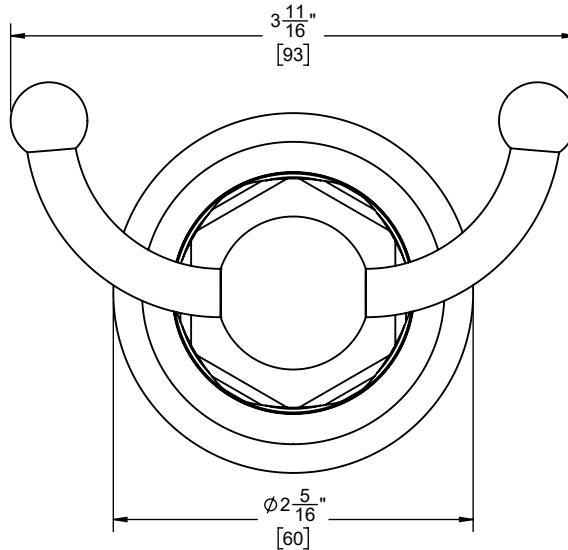

California Faucets®

Cardiff™
DOUBLE ROBE HOOK

34-DRH

Features

- Available in 28 finishes including 13 PVD finishes
- All brass construction
- Includes all mounting hardware

Codes/Standards Applicable

Product meets or exceeds the following:

- None applicable

-  (2X) 1 X 3/8" ANCHOR
-  (2X) 8 X 1-1/2" PHILLIPS HEAD SCREW

SPECIFICATIONS SUBJECT TO CHANGE WITHOUT NOTICE

DIMENSIONS SHOWN TO NEAREST 1/16"
[DIMENSIONS SHOWN TO NEAREST 1mm]