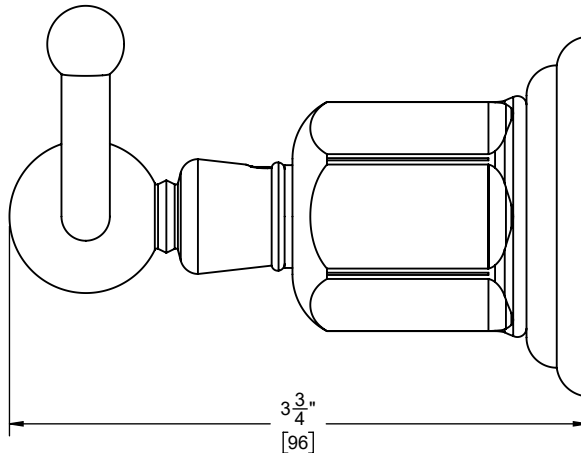

California Faucets®

Cardiff™
DOUBLE ROBE HOOK

34-DRH

Features

- Available in 28 finishes including 13 PVD finishes
- All brass construction
- Includes all mounting hardware

Codes/Standards Applicable

Product meets or exceeds the following:

- None applicable

-  (2X) 1 X 3/8" ANCHOR
-  (2X) 8 X 1-1/2" PHILLIPS HEAD SCREW

SPECIFICATIONS SUBJECT TO CHANGE WITHOUT NOTICE

DIMENSIONS SHOWN TO NEAREST 1/16"
[DIMENSIONS SHOWN TO NEAREST 1mm]