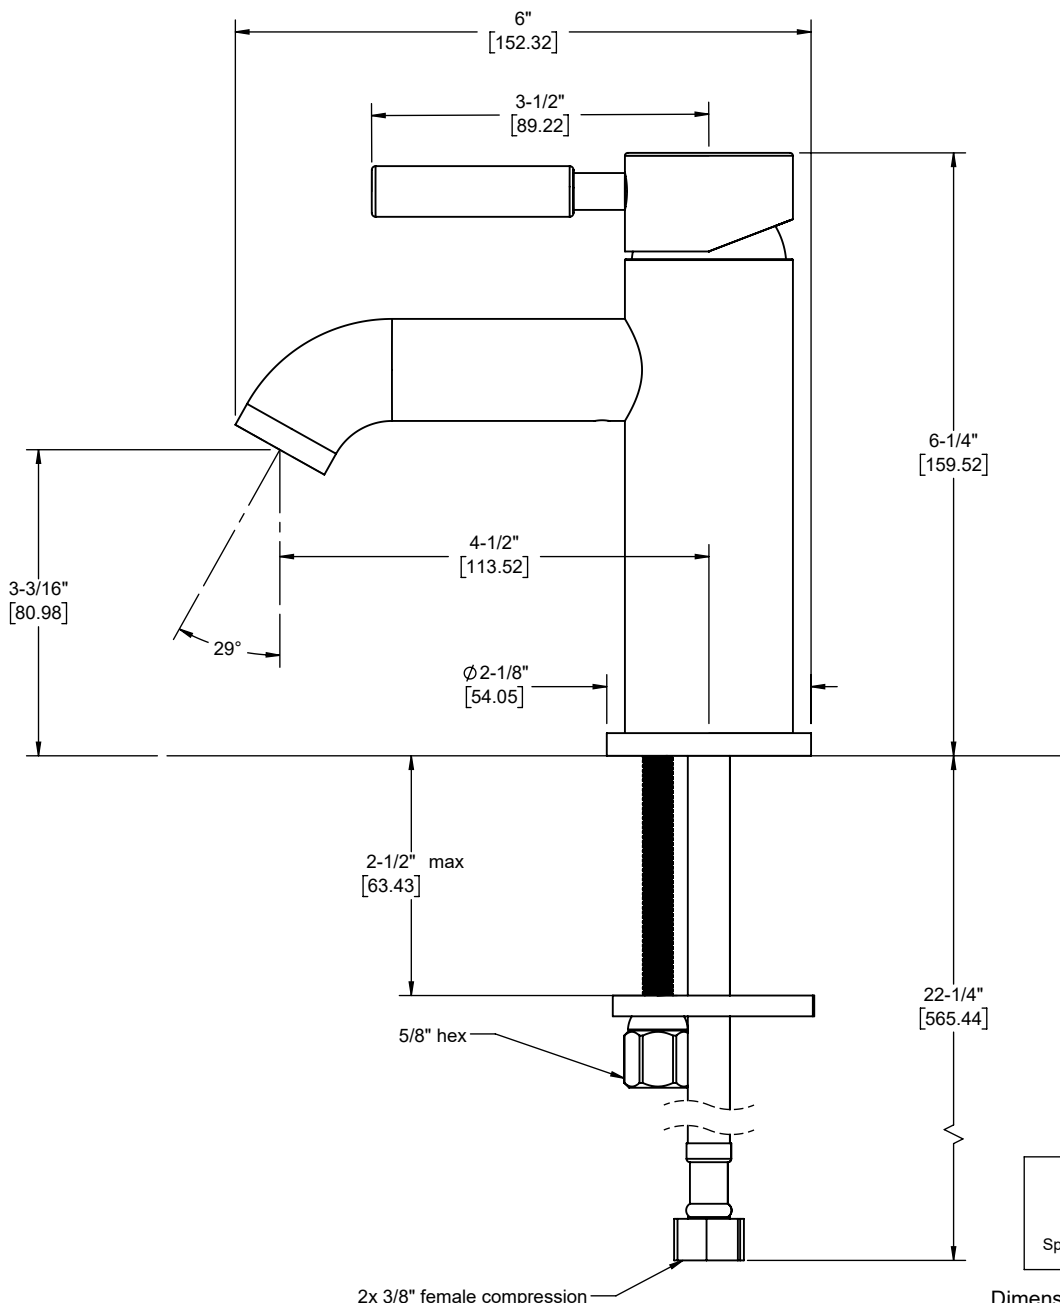

California Faucets®

Avalon™ Single Hole Lavatory Faucet

6201-1

Features

- 25+ artisan finishes including 12 PVD finishes
- All brass construction
- Single handle operation cartridge with ceramic disc
- Flexible braided hoses for ease of installation
- 1.2gpm (4.5 L/min) max flow rate

Codes/Standards Applicable

Product meets or exceeds the following:

- ASME A112.18.1/CSA B125.1
- NSF 61, NSF 372, CEC & DOE
- EPA WaterSense
- Commonwealth of MA
- ADA compliant

Through-Hole Specifications	
Min	Recommended
Spout: \varnothing 1-1/4" [32]	\varnothing 1-3/8" [35]

Specifications subject to change without notice

Dimensions are inches, rounded to 1/16"
[Dimensions in brackets are mm, rounded to 1mm]