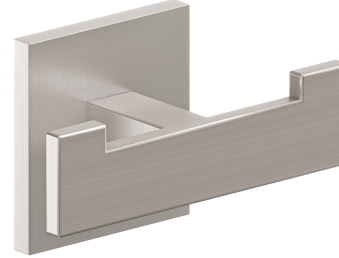

### Features

- Available in 28 finishes including 13 PVD finishes
- All brass construction
- Includes all mounting hardware

### Codes/Standards

Product meets or exceeds the following:

- None applicable

Dimensions are inches, rounded to 1/16"  
 [Dimensions in brackets are mm, rounded to 1mm]