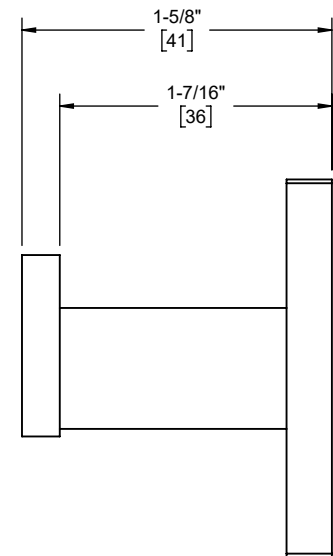

### Features

- Available in 28 finishes including 13 PVD finishes
- All brass construction
- Includes all mounting hardware

### Codes/Standards

Product meets or exceeds the following:

- None applicable

Dimensions are inches, rounded to 1/16"  
 [Dimensions in brackets are mm, rounded to 1mm]