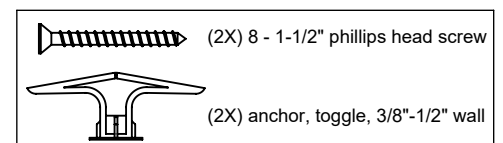

### Features

- Available in 28 finishes including 13 PVD finishes
- All brass construction
- Includes all mounting hardware

### Codes/Standards

Product meets or exceeds the following:

- None applicable

Dimensions are inches, rounded to 1/16"  
 [Dimensions in brackets are mm, rounded to 1mm]