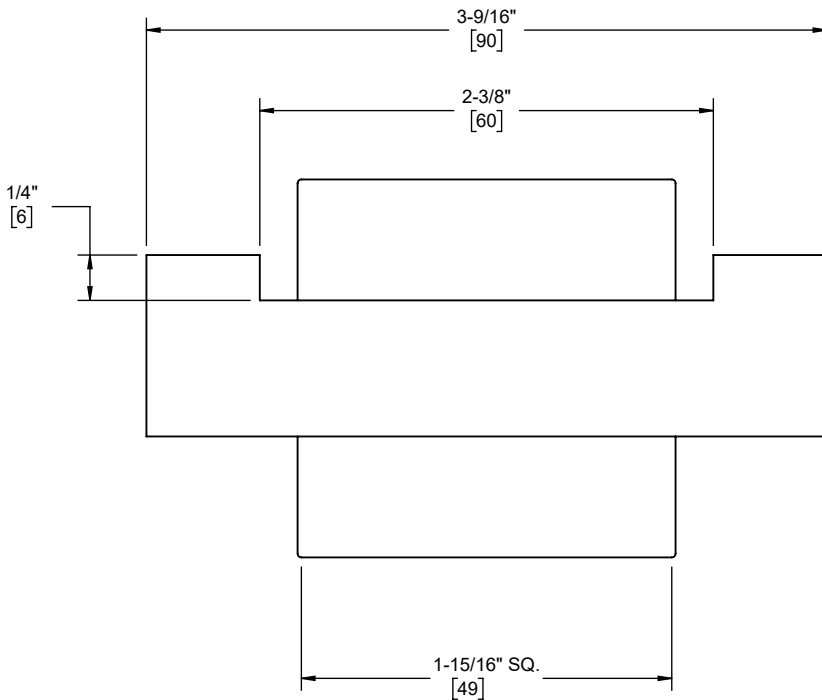

### Features

- Available in 28 finishes including 13 PVD finishes
- All brass construction
- Includes all mounting hardware

### Codes/Standards

Product meets or exceeds the following:

- None applicable

Dimensions are inches, rounded to 1/16"  
 [Dimensions in brackets are mm, rounded to 1mm]