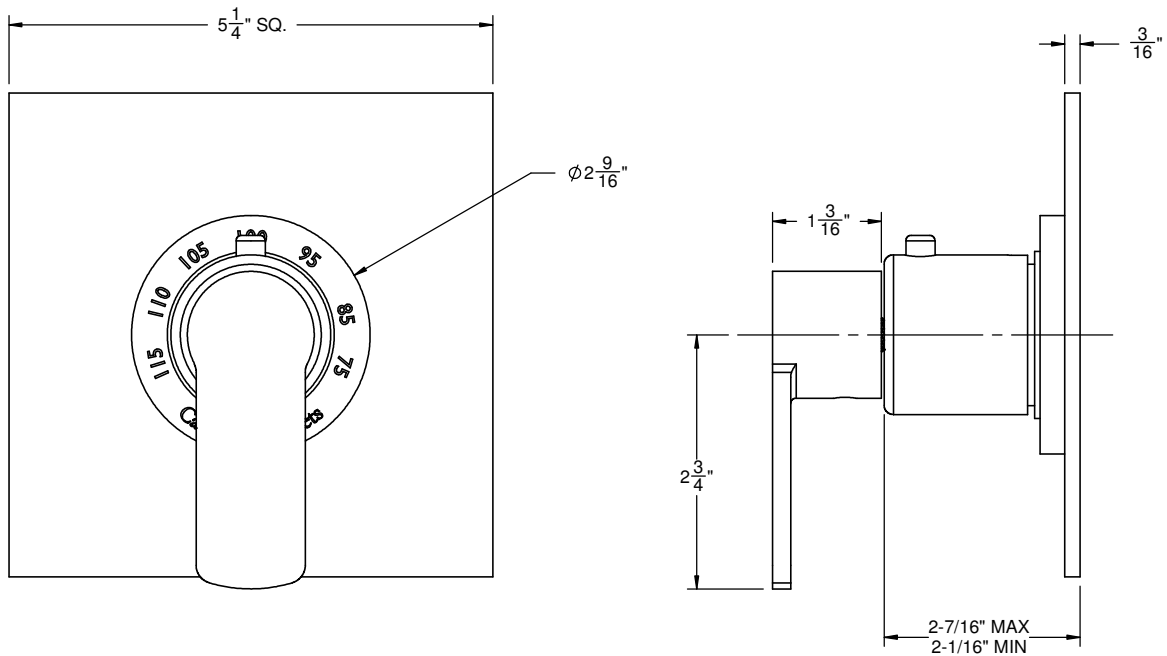

California Faucets®

Arpeggio™

STYLETHERM 3/4" THERMOSTATIC TRIM ONLY

Features

- All brass construction
- 100°F safety stop button with manual override
- 5-1/4" square faceplate; flat profile
- Engraved brass temperature ring
- Over 30 finishes including 15 PVD finishes

Codes/Standards Applicable

Product meets or exceeds the following:

- ASME A112.18.1/CSA B125.1
- ASSE 1016
- ADA compliant

TO-THFN-E4

ALL DIMENSIONS SHOWN TO NEAREST 1/16"