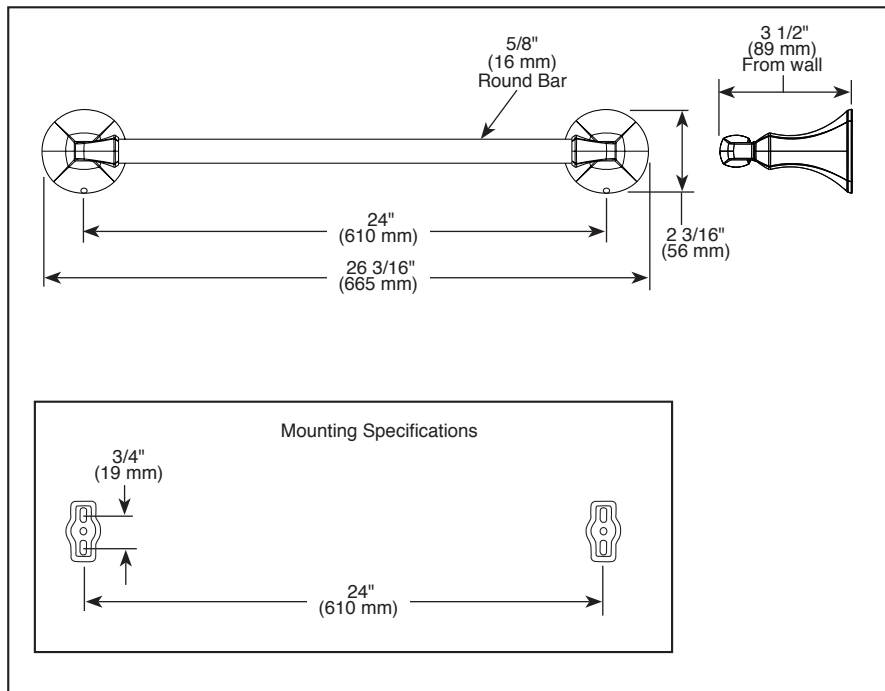

## ACCESSORIES

- Ashlyn™ Bath Collection
- 24" Towel Bar

Submitted Model No.: \_\_\_\_\_  
Specific Features: \_\_\_\_\_

▲ Designate Proper Finish Suffix

### STANDARD SPECIFICATIONS:

- Wood blocking is preferable behind all wall surfaces. If wood blocking is not available, the following fasteners are suggested: Tile/Masonry-Plastic or lead Anchors Plaster/drywall-Toggle bolts.
- Mounting hardware and mounting template included with product.