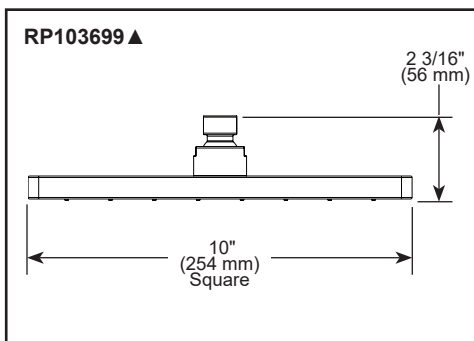

SHOWER FAUCET TRIM

■ Shower Trim with Two Function Diverter

STANDARD SPECIFICATIONS

- Monitor® 14 Series pressure balanced single function bath mixing valve trim
- Two function diverter
- Main control utilizes single-function pressure balanced cartridge
- Maintains a balanced pressure of hot and cold water even when a valve is turned on or off elsewhere in the system
- For use with MultiChoice® Universal rough valve body (R22000 Series)
- Back-to-back installation capability
- Field adjustable means to limit handle rotation into hot water zone
- Top handle controls diverter functions; bottom handle controls on/off and temperature
- Bottom handle 120° maximum rotation
- All parts replaceable from the front of the valve
- Maximum system flow rate 5.0 gpm @ 60 psi with R22000
- Max. flow rate of showerhead and handshower 1.75 gpm @ 80 psi, 6.6 L/min @ 552 kPa
- Cartridges included

▲ Designate Proper Finish Suffix