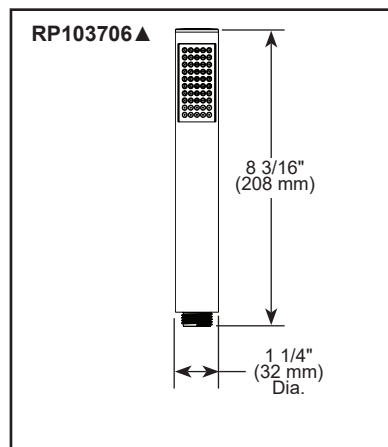

WARRANTY

- Parts and Finish - Lifetime limited warranty; or for commercial purchasers, 10 years for multi-family residential (apartments and condominiums) and 5 years for all other commercial uses, in each case from the date the product is received by the original purchaser or their authorized representative (installation contractor, etc.).
- Electronic Parts and Batteries (if applicable) - 5 years from the date the product is received by the original purchaser or their authorized representative (installation contractor, etc.); or for commercial purchasers, 1 year from the date the product is received by the original purchaser or their authorized representative (installation contractor, etc.). No warranty is provided on batteries.

COMPLIES WITH:

- ASME A112.18.1 / CSA B125.1
- ASSE 1016 / ASME A112.1016 / CSA B125.16
- ♿ Indicates ADA compliance to ICC/ANSI A117.1 – Valve control only
- EPA WaterSense®

Delta Faucet Company

55 E. 111th Street, Indianapolis, IN 46280
350 South Edgeware Road, St. Thomas, ON N5P 4L1
© 2023 Delta Faucet Company

Delta reserves the right (1) to make changes in specifications and materials, and (2) to change or discontinue models, both without notice or obligation. Dimensions are for reference only. See current full-line price book or www.deltafaucet.com for finish options and product availability.