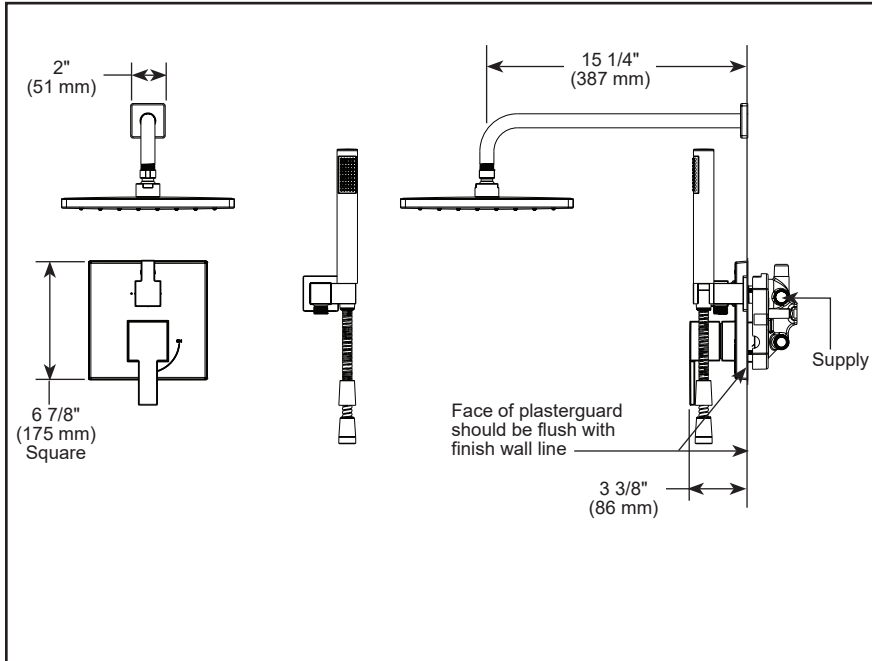

SHOWER FAUCET TRIM

■ Shower Trim with Two Function Diverter

STANDARD SPECIFICATIONS

- Monitor® 14 Series pressure balanced single function bath mixing valve trim
- Two function diverter
- Main control utilizes single-function pressure balanced cartridge
- Maintains a balanced pressure of hot and cold water even when a valve is turned on or off elsewhere in the system
- For use with MultiChoice® Universal rough valve body (R22000 Series)
- Back-to-back installation capability
- Field adjustable means to limit handle rotation into hot water zone
- Top handle controls diverter functions; bottom handle controls on/off and temperature
- Bottom handle 120° maximum rotation
- All parts replaceable from the front of the valve
- Maximum system flow rate 5.0 gpm @ 60 psi with R22000
- Max. flow rate of showerhead and handshower 1.75 gpm @ 80 psi, 6.6 L/min @ 552 kPa
- Cartridges included

▲ Designate Proper Finish Suffix