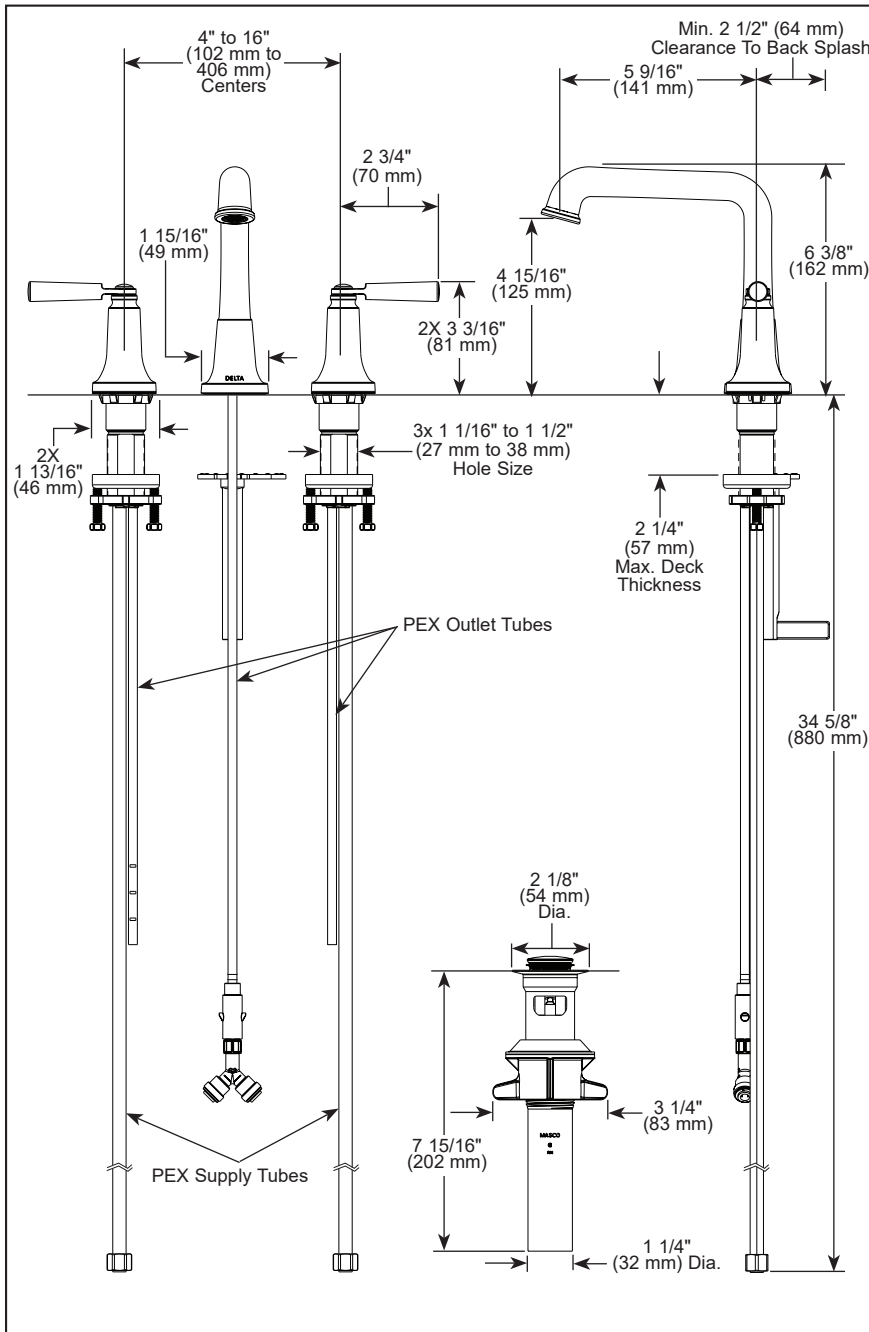

3536-▲MPU-DST

Submitted Model No.: _____

Specific Features: _____

▲ Designate proper finish suffix

see what Delta can do™

BATHROOM FAUCET

- Saylor™ Collection
- Two Handle Widespread Deck Mount

FEATURES:

- DIAMOND Seal® Technology

STANDARD SPECIFICATIONS:

- Max. flow rate 1.2 gpm @ 60 psi, 4.5 L/min @ 414 kPa
- Three hole mount
- 1/4 turn stops
- Hot and cold stems are interchangeable
- Diamond coated ceramic cartridge
- 3/8" O.D. straight PEX supply tubes
- Models have metal drain with pop-up type fitting with plated flange and stopper

COMPLIES WITH:

- ASME A112.18.1 / CSA B125.1
- ASME A112.18.2 / CSA B125.2
- ♿ Indicates compliance to ICC/ANSI A117.1 - Valve control only
- EPA WaterSense®

Delta reserves the right (1) to make changes in specifications and materials, and (2) to change or discontinue models, both without notice or obligation. Dimensions are for reference only. See current full-line price book or www.deltafaucet.com for finish options and product availability.