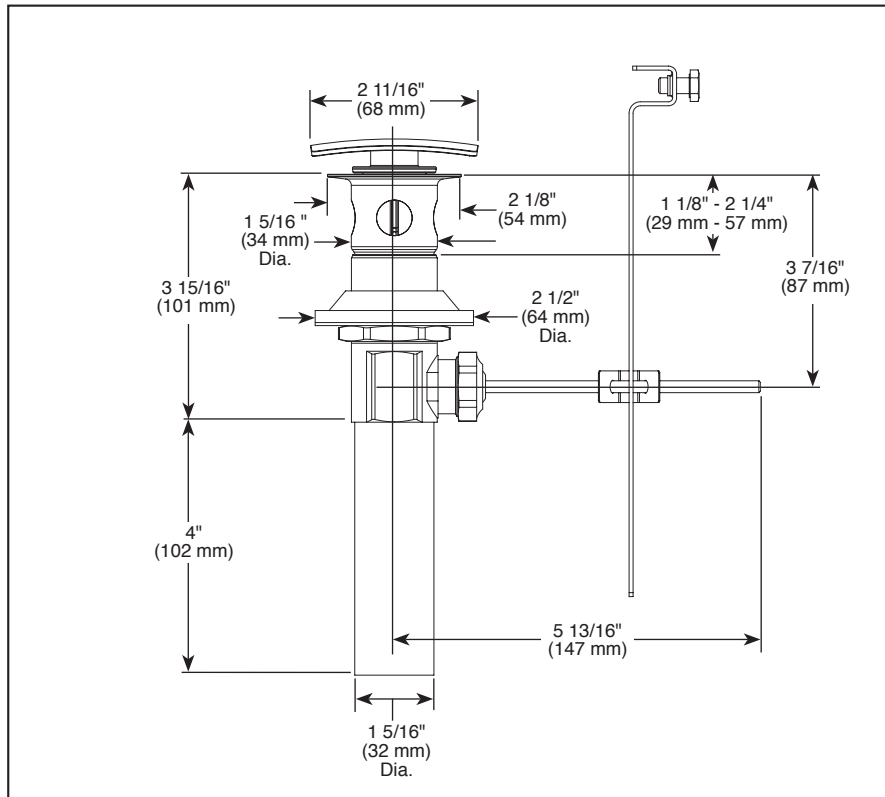

COMPLIES WITH:

- ASME A112.18.2 / CSA B125.2

▲ Designate Proper Finish Suffix

55 E. 111th Street, Indianapolis, Indiana 46280
350 South Edgeware Road, St. Thomas, ON N5P 4L1
© 2017 Masco Corporation of Indiana

Delta reserves the right (1) to make changes in specifications and materials, and (2) to change or discontinue models, both without notice or obligation. Dimensions are for reference only. See current full-line price book or www.deltafaucet.com for finish options and product availability.

DSP-L-72177 Rev. B