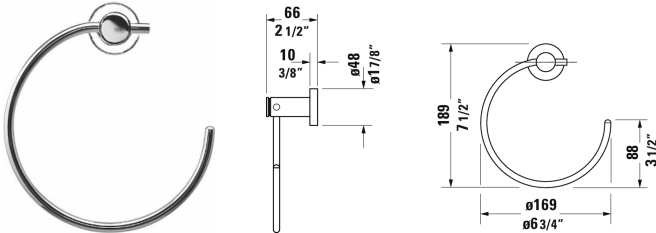

D-Code Towel ring # 0099211000

| < 6 3/4" Inch > |

Towel ring	Dimension	Weight	Order number
7 1/2" Inch			
<b>Colors</b>			
10 Chrome			
<b>Variant</b>			
	6 3/4" x 2 1/2" Inch	0.8 lb	0099211000

All drawings contain the necessary measurements which are subject to standard tolerances. They are stated in inch & mm and are non-binding. Exact measurements, in particular for customized installation scenarios, can only be taken from the finished ceramic piece.