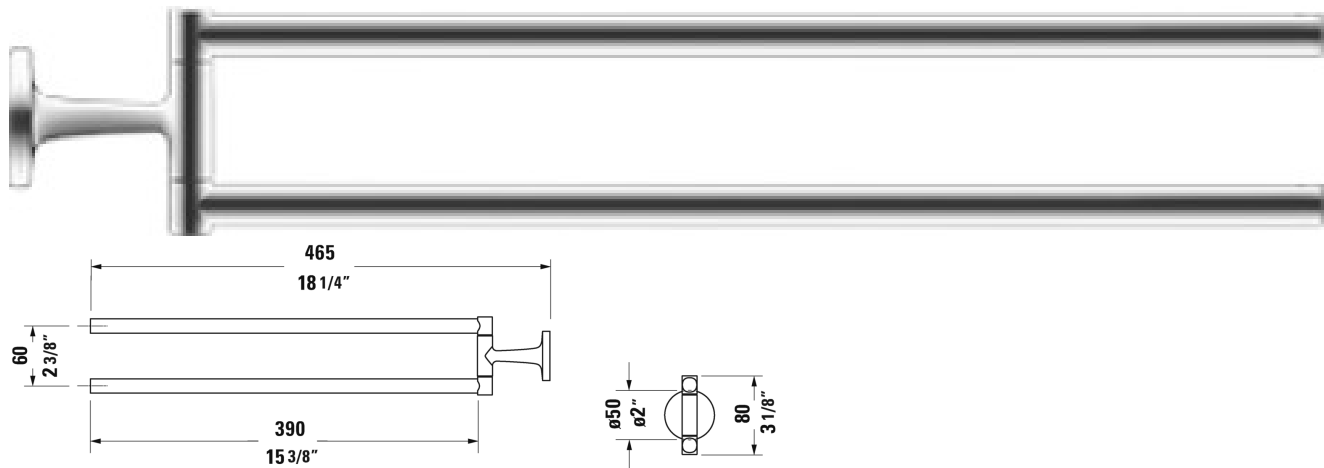

Starck T Towel rail # 009941..00

|< 2" Inch >|

Towel rail	Dimension	Weight	Order number
two swivelling arms, 3 1/8" Inch			
Colors			
10 Chrome 46 Black Matt			
Variant			
	2" x 18 1/4" Inch	0.9 lb	009941..00

All drawings contain the necessary measurements which are subject to standard tolerances. They are stated in inch & mm and are non-binding. Exact measurements, in particular for customized installation scenarios, can only be taken from the finished ceramic piece.