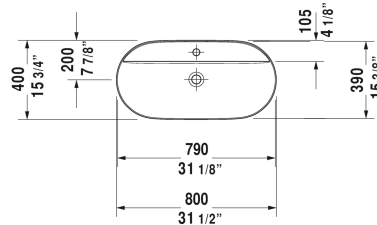

Luv Washbowl & # 038080..00 / 038080..00 / 038080..00 / 038080..00

< 31 1/2" Inch >

Washbowl	Dimension	Weight	Order number
ground, without overflow, with faucet deck, ceramic covered slotted waste included, hardware included, 31 1/2" Inch			
Colors			
00 White 21 White/Sand Satin matt 23 White/Grey Satin matt 26 White/White Satin Matt			
Variant			
● inside color White, outside color White	31 1/2" x 15 3/4" Inch	30 lb	038080..00
● inside color White, outside color Sand Satin Matt	31 1/2" x 15 3/4" Inch	30 lb	038080..00
● inside color White, outside color Gray Satin Matt	31 1/2" x 15 3/4" Inch	30 lb	038080..00
● inside color White, outside color White Satin Matt	31 1/2" x 15 3/4" Inch	30 lb	038080..00
Infobox			
* When using this siphon please observe outlet height from upper surface of finished floor to center of outlet in accordance with the technical specification sheet, Made of DuraCeram			
Sanitary ceramics with the special WonderGliss surface finish will remain clean and attractive-looking for a long time to come. When ordering WonderGliss please add a "1" as eleventh digit to the model number.			
Design Siphon		3.3 lb	005036
Suitable products			
Vanity unit wall-mounted 1 pull-out compartment, countertop including one cut-out, for 1 above-counter basin centered, 31 1/2" x 21 5/8" Inch	31 1/2" x 21 5/8" Inch		KT6694
Vanity unit wall-mounted 1 pull-out compartment, countertop including one cut-out, for 1 above-counter basin centered, 39 3/8" x 21 5/8" Inch	39 3/8" x 21 5/8" Inch		KT6695
Vanity unit wall-mounted 1 pull-out compartment, countertop including one cut-out, for 1 above-counter basin centered, 47 1/4" x 21 5/8" Inch	47 1/4" x 21 5/8" Inch		KT6696