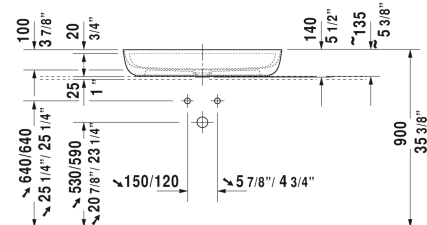

Luv Washbowl & # 038080..00 / 038080..00 / 038080..00 / 038080..00

< 31 1/2" Inch >

Washbowl	Dimension	Weight	Order number
ground, without overflow, with faucet deck, ceramic covered slotted waste included, hardware included, 31 1/2" Inch			
Colors			
00 White 21 White/Sand Satin matt 23 White/Grey Satin matt 26 White/White Satin Matt			
Variant			
● inside color White, outside color White	31 1/2" x 15 3/4" Inch	30 lb	038080..00
● inside color White, outside color Sand Satin Matt	31 1/2" x 15 3/4" Inch	30 lb	038080..00
● inside color White, outside color Gray Satin Matt	31 1/2" x 15 3/4" Inch	30 lb	038080..00
● inside color White, outside color White Satin Matt	31 1/2" x 15 3/4" Inch	30 lb	038080..00
Infobox			
* When using this siphon please observe outlet height from upper surface of finished floor to center of outlet in accordance with the technical specification sheet, Made of DuraCeram			
Sanitary ceramics with the special WonderGliss surface finish will remain clean and attractive-looking for a long time to come. When ordering WonderGliss please add a "1" as eleventh digit to the model number.			
Design Siphon		3.3 lb	005036
Suitable products			
Vanity unit wall-mounted 1 pull-out compartment, countertop including one cut-out, for 1 above-counter basin centered, 31 1/2" x 21 5/8" Inch	31 1/2" x 21 5/8" Inch		KT6694
Vanity unit wall-mounted 1 pull-out compartment, countertop including one cut-out, for 1 above-counter basin centered, 39 3/8" x 21 5/8" Inch	39 3/8" x 21 5/8" Inch		KT6695
Vanity unit wall-mounted 1 pull-out compartment, countertop including one cut-out, for 1 above-counter basin centered, 47 1/4" x 21 5/8" Inch	47 1/4" x 21 5/8" Inch		KT6696

All drawings contain the necessary measurements which are subject to standard tolerances. They are stated in inch & mm and are non-binding. Exact measurements, in particular for customized installation scenarios, can only be taken from the finished ceramic piece.