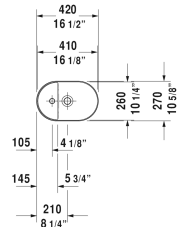

Luv Washbowl & # 038142..00 / 038142..00 / 038142..00 / 038142..00

< 16 1/2" Inch >

| Washbowl | Dimension | Weight | Order number |
|--|------------------------|--------|--------------|
| ground, without overflow, ceramic covered slotted waste included, hardware included, reversible, 16 1/2" Inch | | | |
| Colors | | | |
| 00 White 21 White/Sand Satin matt 23 White/Grey Satin matt 26 White/White Satin Matt | | | |
| Variant | | | |
| ● inside color White, outside color White, with faucet deck | 16 1/2" x 10 5/8" Inch | 12 lb | 038142..00 |
| ● inside color White, outside color Sand Satin Matt, with faucet deck | 16 1/2" x 10 5/8" Inch | 12 lb | 038142..00 |
| ● inside color White, outside color Gray Satin Matt, with faucet deck | 16 1/2" x 10 5/8" Inch | 12 lb | 038142..00 |
| ● inside color White, outside color White Satin Matt, with faucet deck | 16 1/2" x 10 5/8" Inch | 12 lb | 038142..00 |
| Infobox | | | |
| Made of DuraCeram, * When using this siphon please observe outlet height from upper surface of finished floor to center of outlet in accordance with the technical specification sheet | | | |
| Sanitary ceramics with the special WonderGliss surface finish will remain clean and attractive-looking for a long time to come. When ordering WonderGliss please add a "1" as eleventh digit to the model number. | | | |
| Design Siphon | | 3.3 lb | 005036 |
| Suitable products | | | |
| Vanity unit wall-mounted 1 pull-out compartment, countertop including one cut-out, for 1 above-counter basin centered, 31 1/2" x 21 5/8" Inch | 31 1/2" x 21 5/8" Inch | | KT6694 |
| Vanity unit wall-mounted 1 pull-out compartment, countertop including one cut-out, for 1 above-counter basin centered, 39 3/8" x 21 5/8" Inch | 39 3/8" x 21 5/8" Inch | | KT6695 |