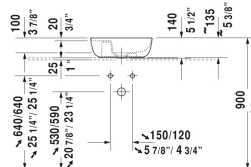

Luv Washbowl & # 038142..00 / 038142..00 / 038142..00 / 038142..00

< 16 1/2" Inch >

| Washbowl | Dimension | Weight | Order number |
|--|------------------------|--------|--------------|
| ground, without overflow, ceramic covered slotted waste included, hardware included, reversible, 16 1/2" Inch | | | |
| Colors | | | |
| 00 White 21 White/Sand Satin matt 23 White/Grey Satin matt 26 White/White Satin Matt | | | |
| Variant | | | |
| ● inside color White, outside color White, with faucet deck | 16 1/2" x 10 5/8" Inch | 12 lb | 038142..00 |
| ● inside color White, outside color Sand Satin Matt, with faucet deck | 16 1/2" x 10 5/8" Inch | 12 lb | 038142..00 |
| ● inside color White, outside color Gray Satin Matt, with faucet deck | 16 1/2" x 10 5/8" Inch | 12 lb | 038142..00 |
| ● inside color White, outside color White Satin Matt, with faucet deck | 16 1/2" x 10 5/8" Inch | 12 lb | 038142..00 |
| Infobox | | | |
| Made of DuraCeram, * When using this siphon please observe outlet height from upper surface of finished floor to center of outlet in accordance with the technical specification sheet | | | |
| Sanitary ceramics with the special WonderGliss surface finish will remain clean and attractive-looking for a long time to come. When ordering WonderGliss please add a "1" as eleventh digit to the model number. | | | |
| Design Siphon | | 3.3 lb | 005036 |
| Suitable products | | | |
| Vanity unit wall-mounted 1 pull-out compartment, countertop including one cut-out, for 1 above-counter basin centered, 31 1/2" x 21 5/8" Inch | 31 1/2" x 21 5/8" Inch | | KT6694 |
| Vanity unit wall-mounted 1 pull-out compartment, countertop including one cut-out, for 1 above-counter basin centered, 39 3/8" x 21 5/8" Inch | 39 3/8" x 21 5/8" Inch | | KT6695 |