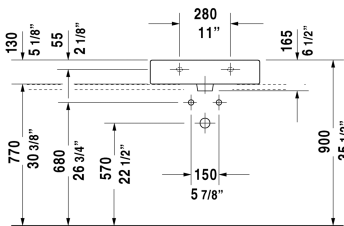

Vero Washbasin ground # 045460..27 / 045460..28 / 045460..88 / 045460..25

| < 23 5/8" Inch > |

Washbasin ground	Dimension	Weight	Order number
with tap platform, wall-mounted, hardware included, 23 5/8" Inch			
Colors			
00 White 08 Black			
Variant			
● with overflow	23 5/8" x 18 1/4" Inch	39.5 lb	045460..27
☒ with overflow	23 5/8" x 18 1/4" Inch	39.5 lb	045460..28
●●● with overflow, Tap holes 1 3/8"	23 5/8" x 18 1/4" Inch	39.5 lb	045460..88
●●● with overflow	23 5/8" x 18 1/4" Inch	39.5 lb	045460..25
Infobox			
Washbasin is not ADA compliant in combination with pedestal, siphon cover or metal console			
Sanitary ceramics with the special WonderGliss surface finish will remain clean and attractive-looking for a long time to come. When ordering WonderGliss please add a "1" as eleventh digit to the model number.			
Design Siphon		3.3 lb	005036
Pop-up basin waste with horizontal lever**	2" Inch	1.1 lb	005031
Suitable products			

All drawings contain the necessary measurements which are subject to standard tolerances. They are stated in inch & mm and are non-binding. Exact measurements, in particular for customized installation scenarios, can only be taken from the finished ceramic piece.