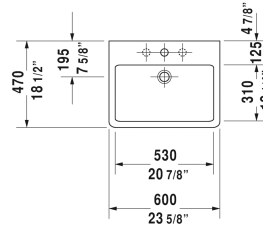

Vero Washbasin ground # 045460..27 / 045460..28 / 045460..88 / 045460..25

| < 23 5/8" Inch > |

Washbasin ground	Dimension	Weight	Order number
with tap platform, wall-mounted, hardware included, 23 5/8" Inch			
Colors			
00 White 08 Black			
Variant			
● with overflow	23 5/8" x 18 1/4" Inch	39.5 lb	045460..27
☒ with overflow	23 5/8" x 18 1/4" Inch	39.5 lb	045460..28
●●● with overflow, Tap holes 1 3/8"	23 5/8" x 18 1/4" Inch	39.5 lb	045460..88
●●● with overflow	23 5/8" x 18 1/4" Inch	39.5 lb	045460..25
Infobox			
Washbasin is not ADA compliant in combination with pedestal, siphon cover or metal console			
Sanitary ceramics with the special WonderGliss surface finish will remain clean and attractive-looking for a long time to come. When ordering WonderGliss please add a "1" as eleventh digit to the model number.			
Design Siphon		3.3 lb	005036
Pop-up basin waste with horizontal lever**	2" Inch	1.1 lb	005031
Suitable products			