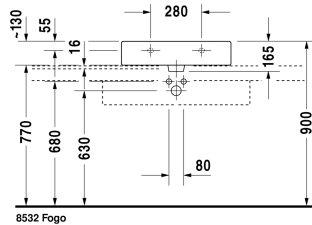

Vero Washbasin ground # 045460..27 / 045460..28 / 045460..88 / 045460..25

| < 23 5/8" Inch > |

Washbasin ground	Dimension	Weight	Order number
with tap platform, wall-mounted, hardware included, 23 5/8" Inch			
Colors			
00 White 08 Black			
Variant			
● with overflow	23 5/8" x 18 1/4" Inch	39.5 lb	045460..27
☒ with overflow	23 5/8" x 18 1/4" Inch	39.5 lb	045460..28
●●● with overflow, Tap holes 1 3/8"	23 5/8" x 18 1/4" Inch	39.5 lb	045460..88
●●● with overflow	23 5/8" x 18 1/4" Inch	39.5 lb	045460..25
Infobox			
Washbasin is not ADA compliant in combination with pedestal, siphon cover or metal console			
Sanitary ceramics with the special WonderGliss surface finish will remain clean and attractive-looking for a long time to come. When ordering WonderGliss please add a "1" as eleventh digit to the model number.			
Design Siphon		3.3 lb	005036
Pop-up basin waste with horizontal lever**	2" Inch	1.1 lb	005031
Suitable products			