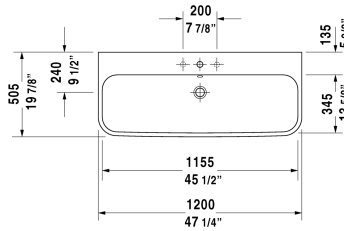

**Happy D.2 Furniture washbasin ☺ # 2318120000 / 2318120030**
**< 47 1/4" Inch >**

Furniture washbasin	Dimension	Weight	Order number
with overflow, with faucet deck, overflow clip Chrome included, underside fully glazed, hardware included, wall-mounted, 47 1/4" Inch			
<b>Colors</b>			
00 White			
<b>Variant</b>			
●	47 1/4" x 19 7/8" Inch	72.8 lb	2318120000
● ● ●	47 1/4" x 19 7/8" Inch	72.8 lb	2318120030
<b>Infobox</b>			
When installing ceramics larger than 47 1/4", 2 sets of basin hardware # 6951000000 are required, Washbasin is not ADA compliant in combination with pedestal, siphon cover or metal console			
Sanitary ceramics with the special WonderGliss surface finish will remain clean and attractive-looking for a long time to come. When ordering WonderGliss please add a "1" as eleventh digit to the model number.			
Space-saving siphon	1 1/4" Inch	0.9 lb	005076
<b>Suitable products</b>			
Metal console Chrome, height adjustable +2", for washbasin # 231812,			003079
Vanity unit wall-mounted 2 drawers, upper drawer including cut-out for siphon and siphon cover, for Happy D.2 # 231812, 46 46 1/4" x 18 7/8" Inch 1/4" x 18 7/8" Inch			H26367

Happy D.2 Furniture washbasin  # 2318120000 / 2318120030

|< 47 1/4" Inch >|

Vanity unit floorstanding 2 drawers, upper drawer including cut-out for siphon and siphon cover, for Happy D.2 # 231812, 46 1/4" x 18 7/8" Inch

H26375

*All drawings contain the necessary measurements which are subject to standard tolerances. They are stated in inch & mm and are non-binding. Exact measurements, in particular for customized installation scenarios, can only be taken from the finished ceramic piece.*