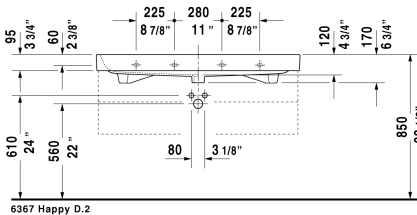

**Happy D.2 Furniture washbasin ☺ # 2318120000 / 2318120030**
**< 47 1/4" Inch >**

Furniture washbasin	Dimension	Weight	Order number
with overflow, with faucet deck, overflow clip Chrome included, underside fully glazed, hardware included, wall-mounted, 47 1/4" Inch			
<b>Colors</b>			
00 White			
<b>Variant</b>			
●	47 1/4" x 19 7/8" Inch	72.8 lb	2318120000
● ● ●	47 1/4" x 19 7/8" Inch	72.8 lb	2318120030
<b>Infobox</b>			
When installing ceramics larger than 47 1/4", 2 sets of basin hardware # 6951000000 are required, Washbasin is not ADA compliant in combination with pedestal, siphon cover or metal console			
Sanitary ceramics with the special WonderGliss surface finish will remain clean and attractive-looking for a long time to come. When ordering WonderGliss please add a "1" as eleventh digit to the model number.			
Space-saving siphon	1 1/4" Inch	0.9 lb	005076
<b>Suitable products</b>			
Metal console Chrome, height adjustable +2", for washbasin # 231812,			003079
Vanity unit wall-mounted 2 drawers, upper drawer including cut-out for siphon and siphon cover, for Happy D.2 # 231812, 46 46 1/4" x 18 7/8" Inch 1/4" x 18 7/8" Inch			H26367

Happy D.2 Furniture washbasin  # 2318120000 / 2318120030

|< 47 1/4" Inch >|

Vanity unit floorstanding 2 drawers, upper drawer including cut-out for siphon and siphon cover, for Happy D.2 # 231812, 46 1/4" x 18 7/8" Inch

H26375

*All drawings contain the necessary measurements which are subject to standard tolerances. They are stated in inch & mm and are non-binding. Exact measurements, in particular for customized installation scenarios, can only be taken from the finished ceramic piece.*