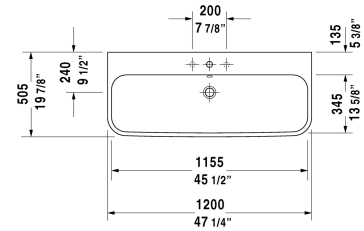

**Happy D.2 Furniture washbasin ☺ # 2318120000 / 2318120030**
**< 47 1/4" Inch >**

Furniture washbasin	Dimension	Weight	Order number
with overflow, with faucet deck, overflow clip Chrome included, underside fully glazed, hardware included, wall-mounted, 47 1/4" Inch			
<b>Colors</b>			
00 White			
<b>Variant</b>			
●	47 1/4" x 19 7/8" Inch	72.8 lb	2318120000
● ● ●	47 1/4" x 19 7/8" Inch	72.8 lb	2318120030
<b>Infobox</b>			
When installing ceramics larger than 47 1/4", 2 sets of basin hardware # 6951000000 are required, Washbasin is not ADA compliant in combination with pedestal, siphon cover or metal console			
Sanitary ceramics with the special WonderGliss surface finish will remain clean and attractive-looking for a long time to come. When ordering WonderGliss please add a "1" as eleventh digit to the model number.			
Space-saving siphon	1 1/4" Inch	0.9 lb	005076
<b>Suitable products</b>			
Metal console Chrome, height adjustable +2", for washbasin # 231812,			003079
Vanity unit wall-mounted 2 drawers, upper drawer including cut-out for siphon and siphon cover, for Happy D.2 # 231812, 46 46 1/4" x 18 7/8" Inch 1/4" x 18 7/8" Inch			H26367

Happy D.2 Furniture washbasin  # 2318120000 / 2318120030

|< 47 1/4" Inch >|

Vanity unit floorstanding 2 drawers, upper drawer including cut-out for siphon and siphon cover, for Happy D.2 # 231812, 46 1/4" x 18 7/8" Inch

H26375

*All drawings contain the necessary measurements which are subject to standard tolerances. They are stated in inch & mm and are non-binding. Exact measurements, in particular for customized installation scenarios, can only be taken from the finished ceramic piece.*