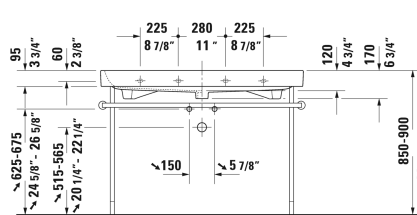

**Happy D.2 Furniture washbasin ☺ # 2318120000 / 2318120030**
**< 47 1/4" Inch >**

Furniture washbasin	Dimension	Weight	Order number
with overflow, with faucet deck, overflow clip Chrome included, underside fully glazed, hardware included, wall-mounted, 47 1/4" Inch			
<b>Colors</b>			
00 White			
<b>Variant</b>			
●	47 1/4" x 19 7/8" Inch	72.8 lb	2318120000
● ● ●	47 1/4" x 19 7/8" Inch	72.8 lb	2318120030
<b>Infobox</b>			
When installing ceramics larger than 47 1/4", 2 sets of basin hardware # 6951000000 are required, Washbasin is not ADA compliant in combination with pedestal, siphon cover or metal console			
Sanitary ceramics with the special WonderGliss surface finish will remain clean and attractive-looking for a long time to come. When ordering WonderGliss please add a "1" as eleventh digit to the model number.			
Space-saving siphon	1 1/4" Inch	0.9 lb	005076
<b>Suitable products</b>			
Metal console Chrome, height adjustable +2", for washbasin # 231812,			003079
Vanity unit wall-mounted 2 drawers, upper drawer including cut-out for siphon and siphon cover, for Happy D.2 # 231812, 46 46 1/4" x 18 7/8" Inch 1/4" x 18 7/8" Inch			H26367

Happy D.2 Furniture washbasin  # 2318120000 / 2318120030

|< 47 1/4" Inch >|

Vanity unit floorstanding 2 drawers, upper drawer including cut-out for siphon and siphon cover, for Happy D.2 # 231812, 46 1/4" x 18 7/8" Inch

H26375

*All drawings contain the necessary measurements which are subject to standard tolerances. They are stated in inch & mm and are non-binding. Exact measurements, in particular for customized installation scenarios, can only be taken from the finished ceramic piece.*