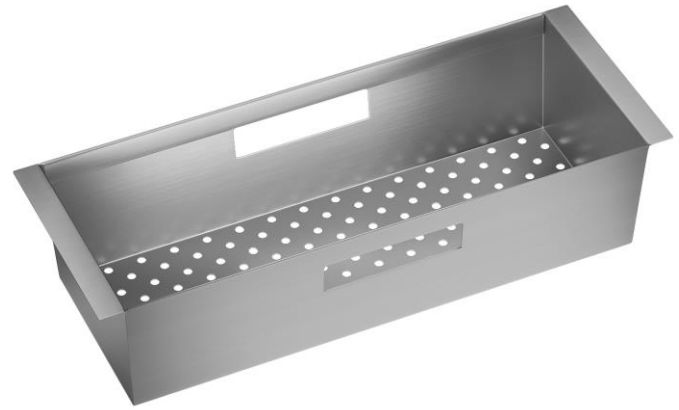

**PRODUCT SPECIFICATIONS**

Elkay Circuit Chef Stainless Steel 17" x 6-5/8" x 4" Colander. Overall dimensions are 17" x 6-5/8" x 4".

Made of Stainless Steel

Custom designed colanders are:

- Ideal for straining or draining fruits and vegetables.
- Custom designed to fit your sink.

<b>Material:</b>	Stainless Steel
<b>Finish:</b>	Lustrous Satin
<b>Dimensions:</b>	17" x 6-5/8" x 4"
<b>Mounting Hardware:</b>	No

AMERICAN PRIDE. A LIFETIME TRADITION.  
Like your family, the Elkay family has values and traditions that endure. For almost a century, Elkay has been a family-owned and operated company, providing thousands of jobs that support our families and communities.