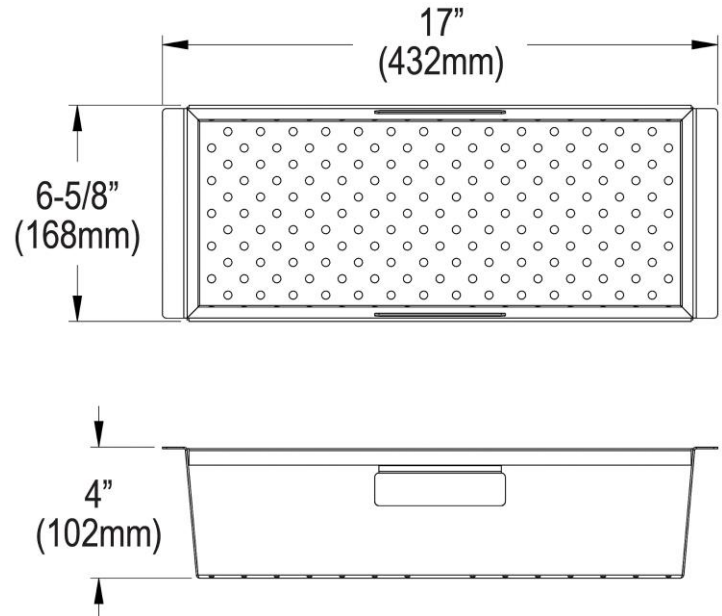

Material:	Stainless Steel
Finish:	Lustrous Satin
Dimensions:	17" x 6-5/8" x 4"
Mounting Hardware:	No

AMERICAN PRIDE. A LIFETIME TRADITION.
Like your family, the Elkay family has values and traditions that endure. For almost a century, Elkay has been a family-owned and operated company, providing thousands of jobs that support our families and communities.

Accessory: Buy American Act
[Clean and Care Manual (PDF)](#)
[Warranty (PDF)](#)