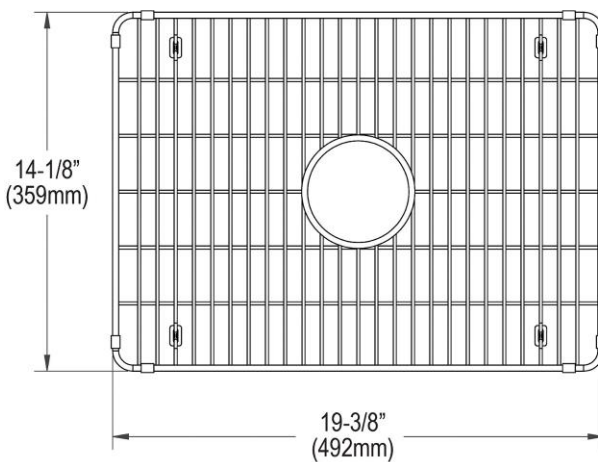

Material:	Stainless Steel
Finish:	Polished Stainless Steel
Dimensions:	19-3/8" x 14-1/8" x 1-1/4"

AMERICAN PRIDE. A LIFETIME TRADITION.
Like your family, the Elkay family has values and traditions that endure. For almost a century, Elkay has been a family-owned and operated company, providing thousands of jobs that support our families and communities.

[Clean and Care Manual (PDF)](#)

[Clean and Care Manual (PDF)](#)

[Warranty (PDF)](#)