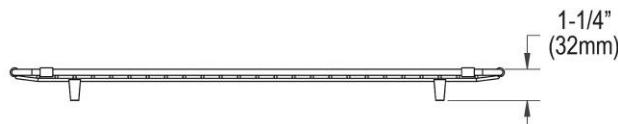

Material:	Stainless Steel
Finish:	Polished Stainless Steel
Dimensions:	19-3/8" x 14-1/8" x 1-1/4"

AMERICAN PRIDE. A LIFETIME TRADITION.
Like your family, the Elkay family has values and traditions that endure. For almost a century, Elkay has been a family-owned and operated company, providing thousands of jobs that support our families and communities.

[Clean and Care Manual (PDF)](#)

[Clean and Care Manual (PDF)](#)

[Warranty (PDF)](#)