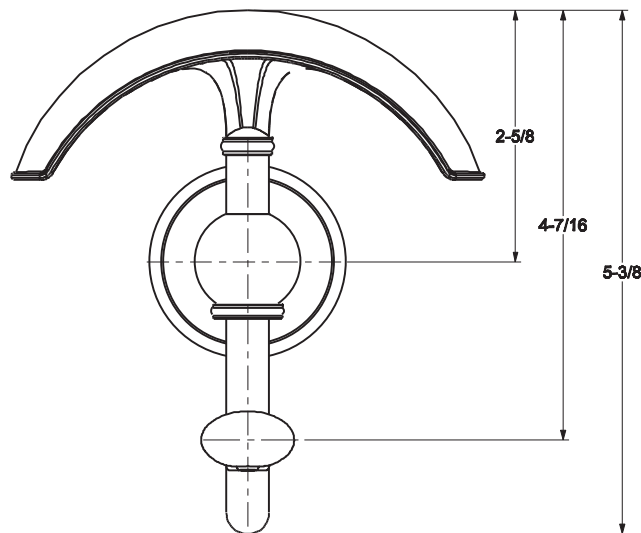

Features

- Solid brass construction
- Complements Columnar product series

Codes / Standards Compliance

Meets or exceeds the following at date of manufacture:

- All applicable US Federal and State material regulations

Colors / Finishes

- PC: Polished Chrome
- PN: Polished Nickel
- SN: Satin Nickel
- Other: NA

Specified Model

Model	Description	Colors Finishes
4511	Double Robe Hook	<input type="checkbox"/> PC <input type="checkbox"/> PN <input type="checkbox"/> SN

Product Specification: Add "Color / Finish" Suffix to Model Number Below.

The Double Robe Hook shall be made of solid brass construction. Double Robe Hook shall complement Ginger Columnar product series. Double Robe Hook shall be Ginger Model 4511/____ .

4511

Product Dimensions (units are in inches)

Columnar Double Robe Hook
4511

GINGER