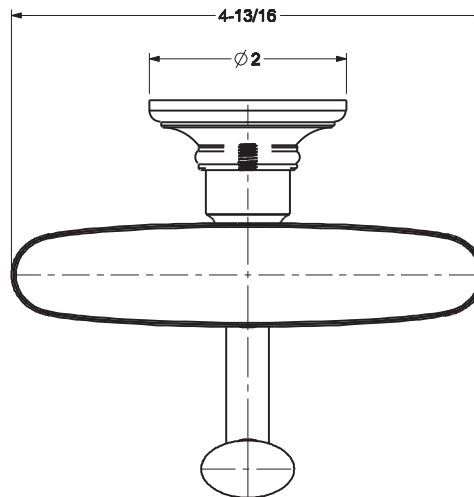

Product Specification: Add "Color / Finish" Suffix to Model Number Below.

The Double Robe Hook shall be made of solid brass construction. Double Robe Hook shall complement Ginger Columnar product series. Double Robe Hook shall be Ginger Model 4511/____ .

4511

Product Dimensions (units are in inches)

Columnar Double Robe Hook
4511

GINGER