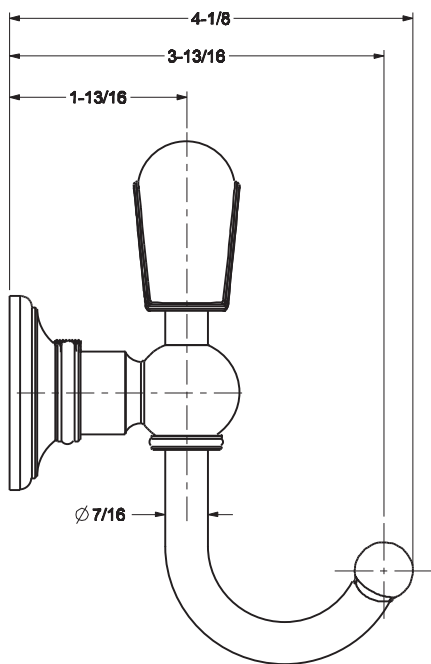

Colors / Finishes

- PC: Polished Chrome
- PN: Polished Nickel
- SN: Satin Nickel
- Other: NA

Specified Model

Model	Description	Colors Finishes
4511	Double Robe Hook	<input type="checkbox"/> PC <input type="checkbox"/> PN <input type="checkbox"/> SN

Product Specification: Add "Color / Finish" Suffix to Model Number Below.

The Double Robe Hook shall be made of solid brass construction. Double Robe Hook shall complement Ginger Columnar product series. Double Robe Hook shall be Ginger Model 4511/____ .

4511

Product Dimensions (units are in inches)

Columnar Double Robe Hook
4511

GINGER