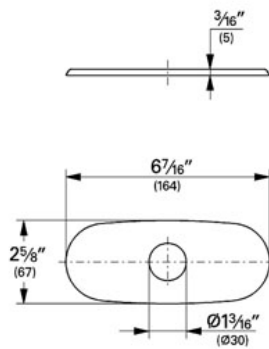

Product Description:

6" Escutcheon

Standard Specification:

- GROHE StarLight® finish
- For use with centerset kitchen, bar, lavatory and bidet faucets to cover unused mounting hole.

Color:

- ☐ 07551 000 chrome
- ☐ 07551 AV0 Satin Nickel inf
- ☐ 07551 BE0 Sterling inf
- ☐ 07551 R00 Polished Brass inf
- ☐ 07551 EN0 Brushed Nickel
- ☐ 07551 ZB0 Oil Rubbed Bronze