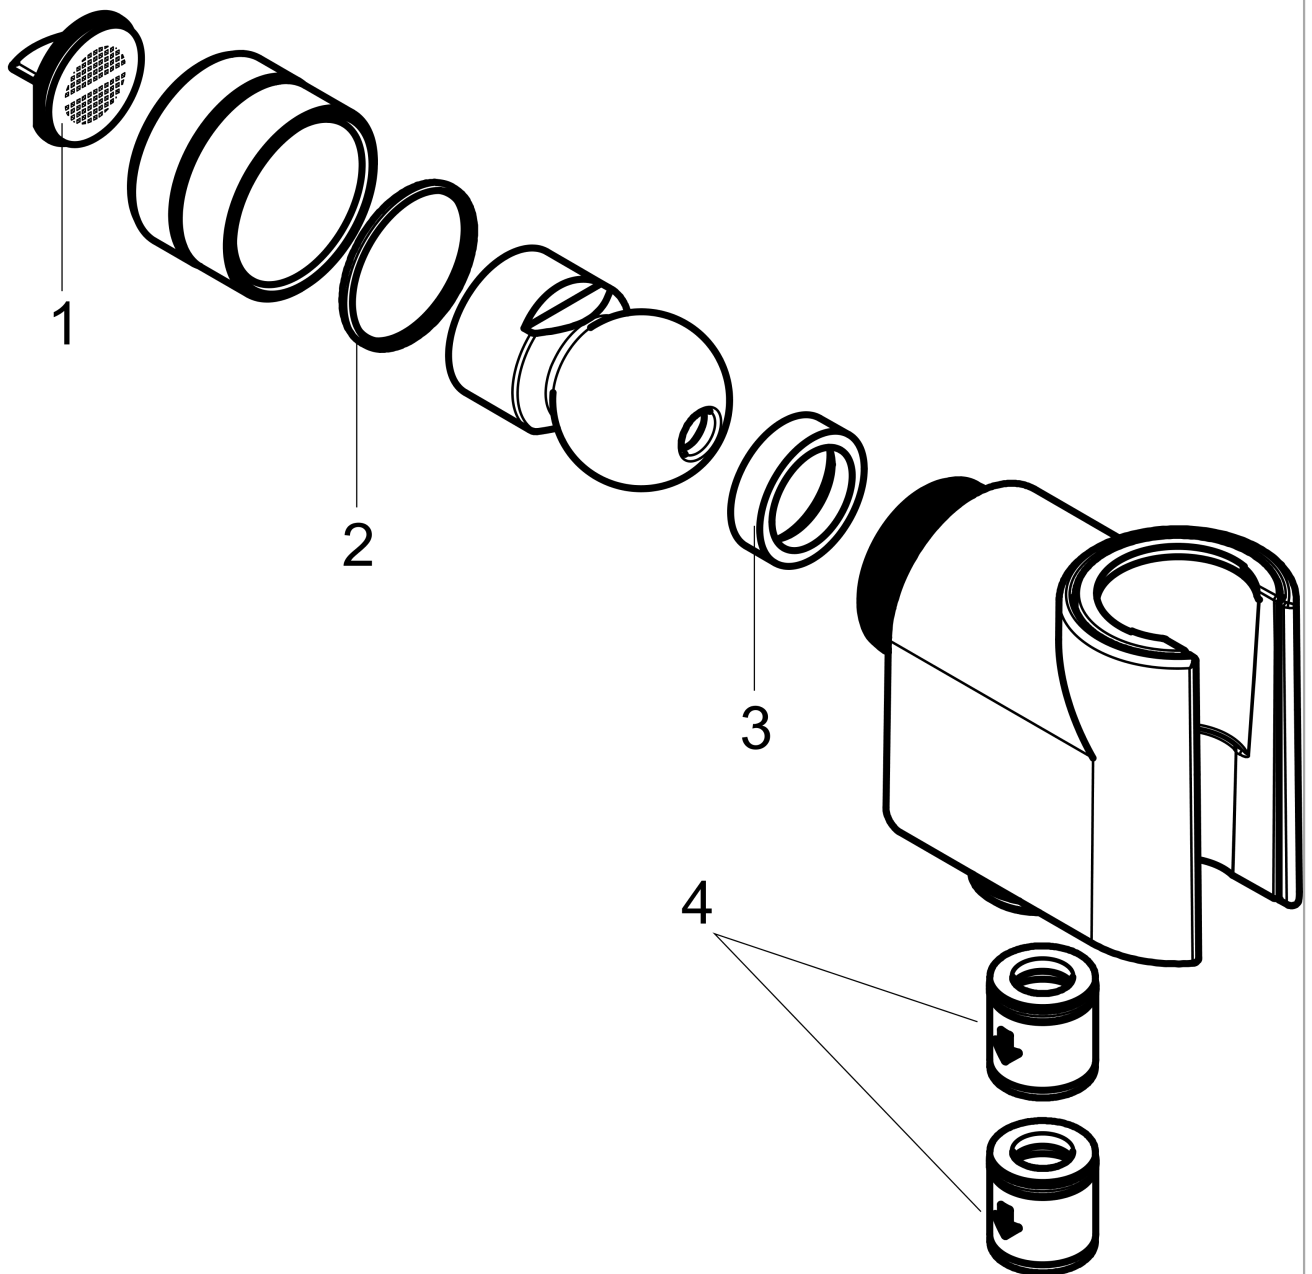

Showerarm Mount for Handshower

Finishes : **polished nickel** Part no. : **04580830**

Description

Features

- non-return valve

Item details

List Price \$ 42.00

Compliance

Product image

Scale drawing

Showerarm Mount for Handshower

Finishes : **polished nickel** Part no. : **04580830**

Exploded drawing

Year of production: >01/18

Showerarm Mount for Handshower

Finishes : **polished nickel** Part no. : **04580830**

Spare parts list

Year of production: >01/18

Pos.	Description	Part no.	Price	PU
1	filter packing	88649000	-	1
2	lever collar	97536000	-	1
3	seal	97606000	-	1
4	set of non return valves DW 15	94074000	-	1
a	nut	97958830	-	1