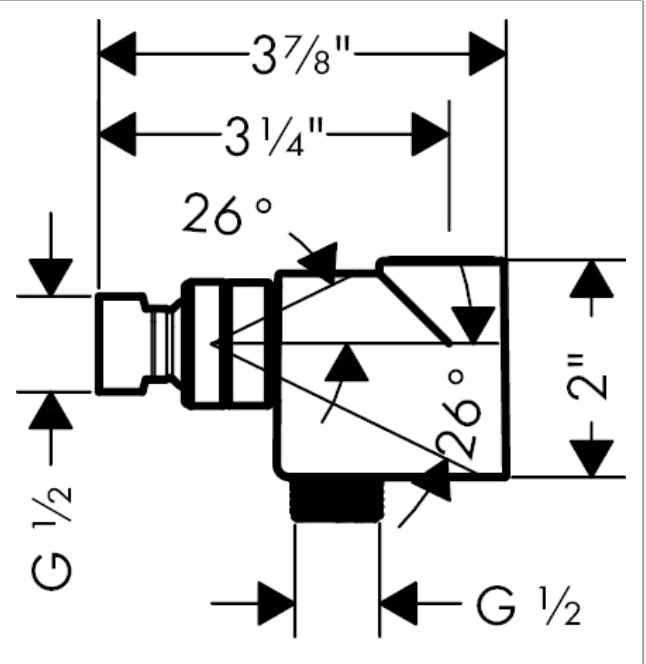

Showerarm Mount for Handshower

Finishes : **polished nickel** Part no. : **04580830**

Description

Features

- non-return valve

Item details

List Price \$ 42.00

Compliance

Product image

Scale drawing

Showerarm Mount for Handshower

Finishes : **polished nickel** Part no. : **04580830**

Exploded drawing

Year of production: >01/18

Showerarm Mount for Handshower

Finishes : **polished nickel** Part no. : **04580830**

Spare parts list

Year of production: >01/18

Pos.	Description	Part no.	Price	PU
1	filter packing	88649000	-	1
2	lever collar	97536000	-	1
3	seal	97606000	-	1
4	set of non return valves DW 15	94074000	-	1
a	nut	97958830	-	1