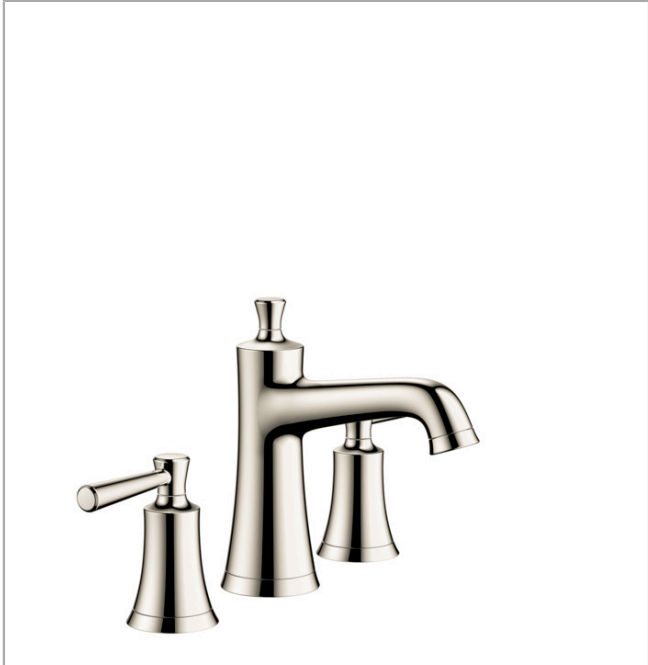

Joleena
Widespread Faucet 100 with Pop-Up Drain, 1.2 GPM
 Finishes : **polished nickel** Part no. : **04774830**

Description

Features

- Spray modes: Aerated spray
- Flow: 1.2 GPM (4.5 L/Min)
- 90° ceramic valves
- Includes pop-up drain

Item details

List Price \$ 483.00

Technology

Compliance

Product image

Scale drawing

Joleena

Widespread Faucet 100 with Pop-Up Drain, 1.2 GPM

Finishes : **polished nickel** Part no. : **04774830**

Exploded drawing

Year of production: >01/20

Joleena

Widespread Faucet 100 with Pop-Up Drain, 1.2 GPM

Finishes : **polished nickel** Part no. : **04774830**

Spare parts list

Year of production: >01/20

Pos.	Description	Part no.	Price	PU
1	spout cpl.	93555830	-	1
2	aerator M24x1 (4,5 l/min)	93531831	-	1
3	escutcheon	93530830	-	1
4	pop up rod	93554830	-	1
5	null	92913000	-	1
6	O-ring 8x1,75	97827000	-	1
7	null	92909000	-	1
8	lever collar	97548000	-	1
9	hose connection angel	92905000	-	1
10	handle	93553830	-	1
11	handle fixing set	98932000	-	1
12	shut off unit right closing	98817001	-	1
13	shut off unit left closing	95366001	-	1
14	null	92907000	-	1
15	connection hose 18½" M8x0,75 3/8"	96321001	-	1
16	null	92914000	-	1
a	pop up waste	88509830	-	1