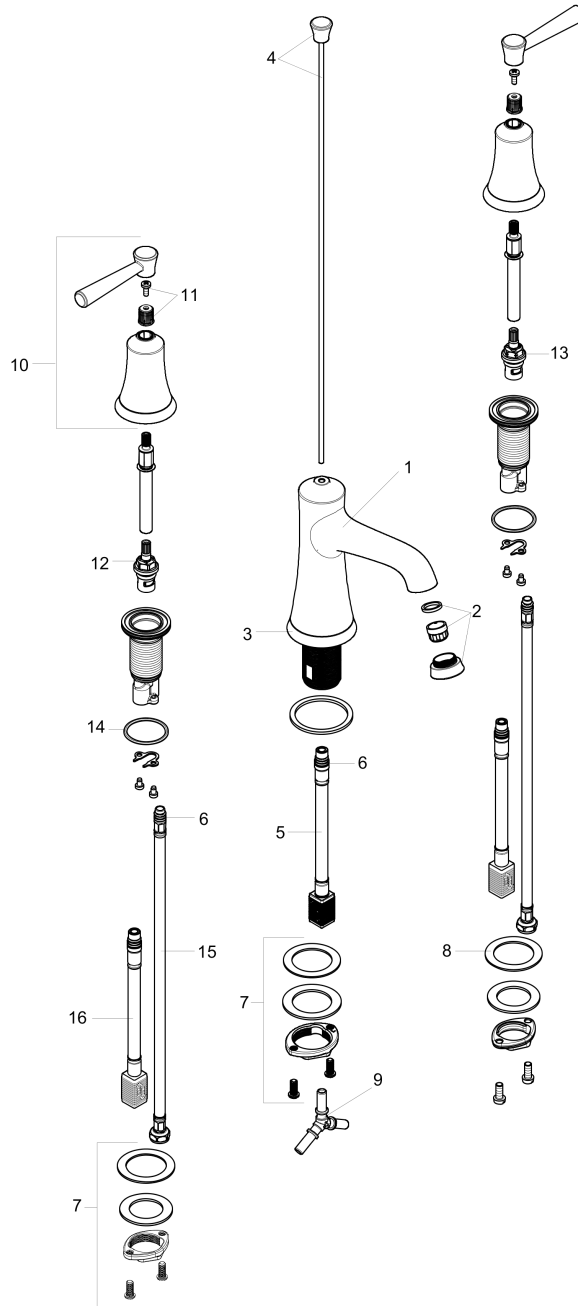

Joleena
Widespread Faucet 100 with Pop-Up Drain, 1.2 GPM
 Finishes : **polished nickel** Part no. : **04774830**

Description

Features

- Spray modes: Aerated spray
- Flow: 1.2 GPM (4.5 L/Min)
- 90° ceramic valves
- Includes pop-up drain

Item details

List Price \$ 483.00

Technology

Compliance

Product image

Scale drawing

Joleena

Widespread Faucet 100 with Pop-Up Drain, 1.2 GPM

Finishes : **polished nickel** Part no. : **04774830**

Exploded drawing

Year of production: >01/20

Joleena

Widespread Faucet 100 with Pop-Up Drain, 1.2 GPM

Finishes : **polished nickel** Part no. : **04774830**

Spare parts list

Year of production: >01/20

Pos.	Description	Part no.	Price	PU
1	spout cpl.	93555830	-	1
2	aerator M24x1 (4,5 l/min)	93531831	-	1
3	escutcheon	93530830	-	1
4	pop up rod	93554830	-	1
5	null	92913000	-	1
6	O-ring 8x1,75	97827000	-	1
7	null	92909000	-	1
8	lever collar	97548000	-	1
9	hose connection angel	92905000	-	1
10	handle	93553830	-	1
11	handle fixing set	98932000	-	1
12	shut off unit right closing	98817001	-	1
13	shut off unit left closing	95366001	-	1
14	null	92907000	-	1
15	connection hose 18½" M8x0,75 3/8"	96321001	-	1
16	null	92914000	-	1
a	pop up waste	88509830	-	1