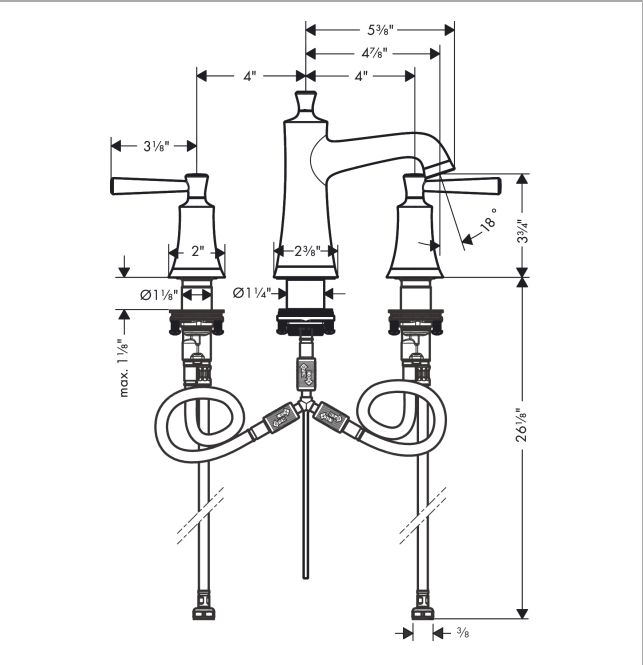

Joleena
Widespread Faucet 100 with Pop-Up Drain, 1.2 GPM
 Finishes : **polished nickel** Part no. : **04774830**

Description

Features

- Spray modes: Aerated spray
- Flow: 1.2 GPM (4.5 L/Min)
- 90° ceramic valves
- Includes pop-up drain

Item details

List Price \$ 483.00

Technology

Compliance

Product image

Scale drawing

Joleena

Widespread Faucet 100 with Pop-Up Drain, 1.2 GPM

Finishes : **polished nickel** Part no. : **04774830**

Exploded drawing

Year of production: >01/20

Joleena

Widespread Faucet 100 with Pop-Up Drain, 1.2 GPM

Finishes : **polished nickel** Part no. : **04774830**

Spare parts list

Year of production: >01/20

Pos.	Description	Part no.	Price	PU
1	spout cpl.	93555830	-	1
2	aerator M24x1 (4,5 l/min)	93531831	-	1
3	escutcheon	93530830	-	1
4	pop up rod	93554830	-	1
5	null	92913000	-	1
6	O-ring 8x1,75	97827000	-	1
7	null	92909000	-	1
8	lever collar	97548000	-	1
9	hose connection angel	92905000	-	1
10	handle	93553830	-	1
11	handle fixing set	98932000	-	1
12	shut off unit right closing	98817001	-	1
13	shut off unit left closing	95366001	-	1
14	null	92907000	-	1
15	connection hose 18½" M8x0,75 3/8"	96321001	-	1
16	null	92914000	-	1
a	pop up waste	88509830	-	1