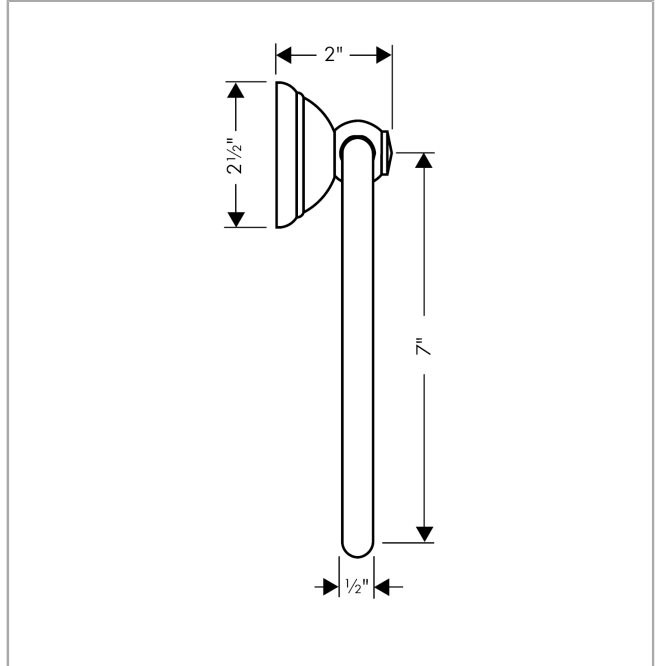

C Accessories

Towel Ring

Finishes : **polished nickel** Part no. : **06095830**

Description

Features

- Metal holder
- Brass
- Wall-mounted

Item details

List Price \$ 161.00

Product image

Scale drawing

C Accessories

Towel Ring

Finishes : polished nickel Part no. : 06095830

Exploded drawing

Year of production: >01/04

C Accessories

Towel Ring

Finishes : **polished nickel** Part no. : **06095830**

Spare parts list

Year of production: >01/04

Pos.	Description	Part no.	Price	PU
1	support element	96341000	-	1
2	mounting set	40915000	-	1