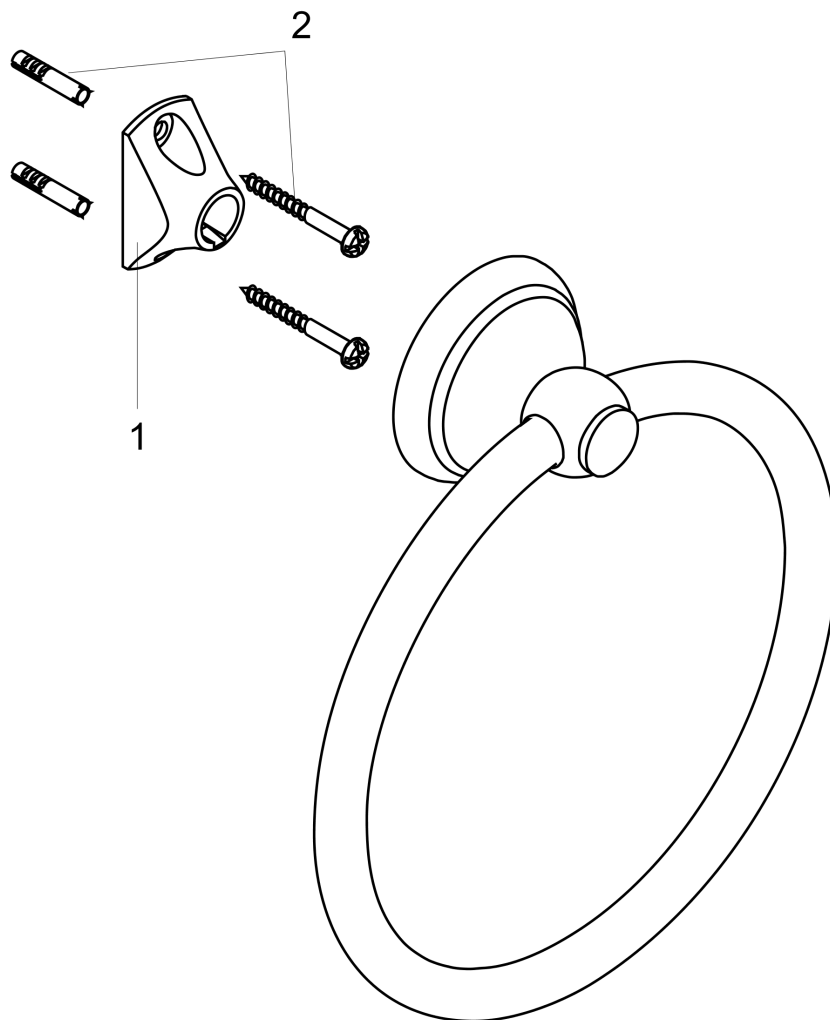

C Accessories

Towel Ring

Finishes : **polished nickel** Part no. : **06095830**

Description

Features

- Metal holder
- Brass
- Wall-mounted

Item details

List Price \$ 161.00

Product image

Scale drawing

C Accessories

Towel Ring

Finishes : polished nickel Part no. : 06095830

Exploded drawing

Year of production: >01/04

C Accessories

Towel Ring

Finishes : **polished nickel** Part no. : **06095830**

Spare parts list

Year of production: >01/04

Pos.	Description	Part no.	Price	PU
1	support element	96341000	-	1
2	mounting set	40915000	-	1