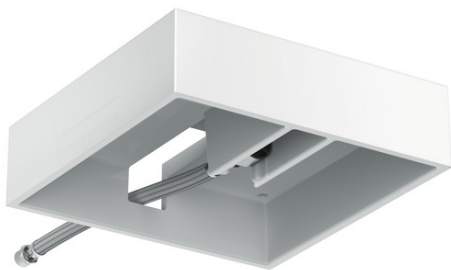

**Raindance E**  
**Rough, Showerhead 400 Square 1-Jet**  
 Finishes : n.a. Part no. : 26254181

Description

- Features**
- 1/2" NPT

Item details

List Price \$ 114.00

Compliance

Product image

Scale drawing

**Raindance E**  
**Rough, Showerhead 400 Square 1-Jet**  
 Finishes : n.a. Part no. : 26254181

Exploded drawing

Year of production: >03/18

**Raindance E**  
**Rough, Showerhead 400 Square 1-Jet**  
 Finishes : n.a. Part no. : **26254181**