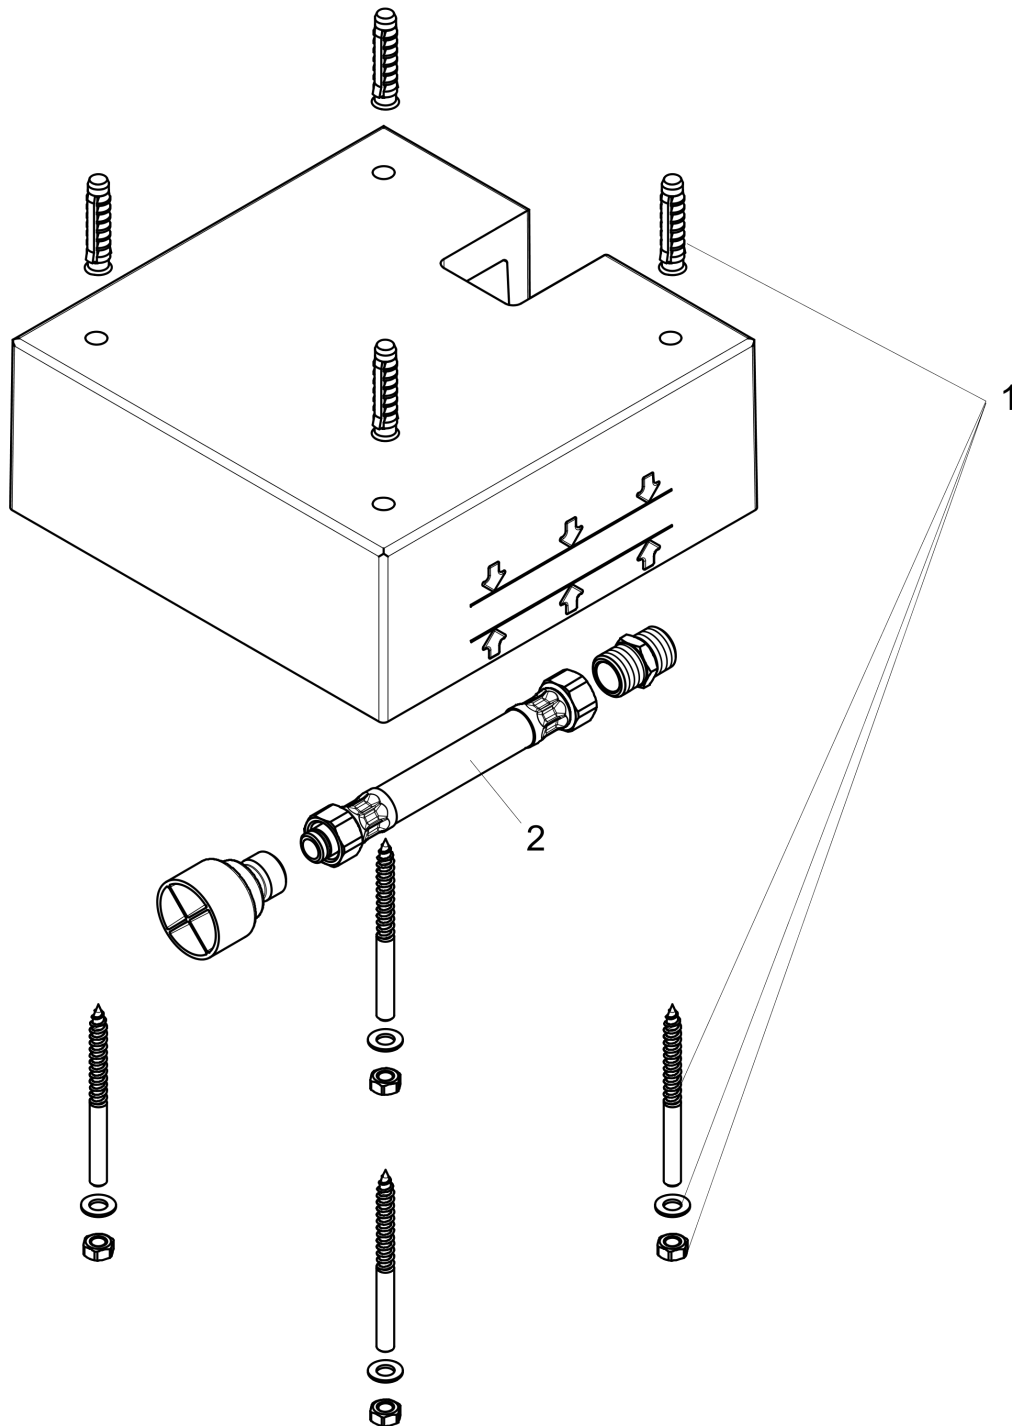

**Raindance E**  
**Rough, Showerhead 400 Square 1-Jet**  
 Finishes : n.a. Part no. : 26254181

Description

- Features**
- 1/2" NPT

Item details

List Price \$ 114.00

Compliance

Product image

Scale drawing

**Raindance E**  
**Rough, Showerhead 400 Square 1-Jet**  
 Finishes : n.a. Part no. : 26254181

Exploded drawing

Year of production: >03/18

**Raindance E**  
**Rough, Showerhead 400 Square 1-Jet**  
 Finishes : n.a. Part no. : **26254181**

**Spare parts list**

Year of production: >03/18

Pos.	Description	Part no.	Price	PU
1	mounting kit	97722000	-	1
2	connection hose 600 mm G½ x G½	25928000	-	1