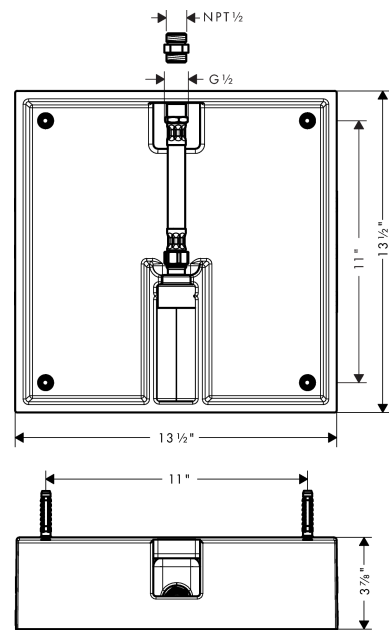

**Raindance E**  
**Rough, Showerhead 400 Square 1-Jet**  
 Finishes : n.a. Part no. : 26254181

Description

- Features**
- 1/2" NPT

Item details

List Price \$ 114.00

Compliance

Product image

Scale drawing

**Raindance E**  
**Rough, Showerhead 400 Square 1-Jet**  
 Finishes : n.a. Part no. : 26254181

Exploded drawing

Year of production: >03/18

**Raindance E**  
**Rough, Showerhead 400 Square 1-Jet**  
 Finishes : n.a. Part no. : **26254181**

**Spare parts list**

Year of production: >03/18

Pos.	Description	Part no.	Price	PU
1	mounting kit	97722000	-	1
2	connection hose 600 mm G½ x G½	25928000	-	1