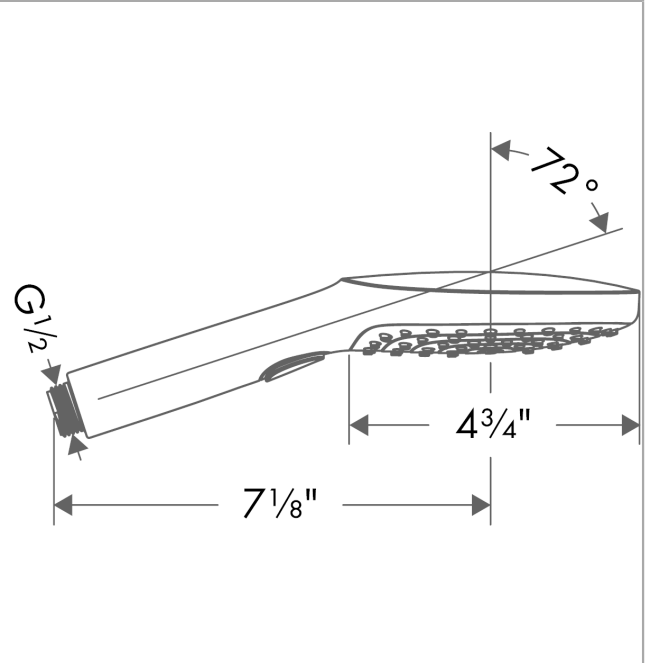

Raindance Select E

Handshower 120 3-Jet, 2.5 GPM

Finishes : **brushed nickel** Part no. : **26521821**

Description

Features

- Select button for comfortable alternation of spray modes
- 78 no-clog spray channels
- Spray modes: RainAir, Rain, Whirl
- Flow: 2.5 GPM (9.5 L/Min)
- Fully-finished matching spray face

Item details

List Price \$ 212.00

Technology

Compliance

Product image

Scale drawing

Raindance Select E
Handshower 120 3-Jet, 2.5 GPM
Finishes : **brushed nickel** Part no. : **26521821**

Exploded drawing

Year of production: >10/13

Raindance Select E
Handshower 120 3-Jet, 2.5 GPM
 Finishes : **brushed nickel** Part no. : **26521821**

Spare parts list

Year of production: >10/13

Pos.	Description	Part no.	Price	PU
1	filter packing	94246000	-	1