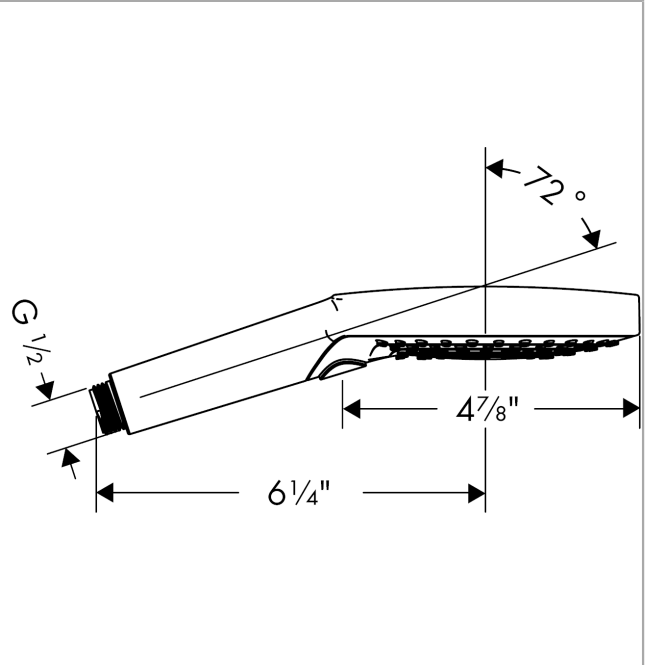

**Raindance Select S  
Handshower 120 3-Jet, 2.5 GPM**

Finishes : **brushed nickel** Part no. : **26531821**

**Description**

**Features**

- Select button for comfortable alternation of spray modes
- 87 no-clog spray channels
- Spray modes: Rain, RainAir, Whirl
- Flow: 2.5 GPM (9.5 L/Min)
- Fully-finished matching spray face

**Item details**

List Price \$ 212.00

**Technology**

**Compliance**

**Product image**

**Scale drawing**

**Raindance Select S**  
**Handshower 120 3-Jet, 2.5 GPM**  
Finishes : **brushed nickel**    Part no. : **26531821**

**Exploded drawing**

Year of production: >01/14