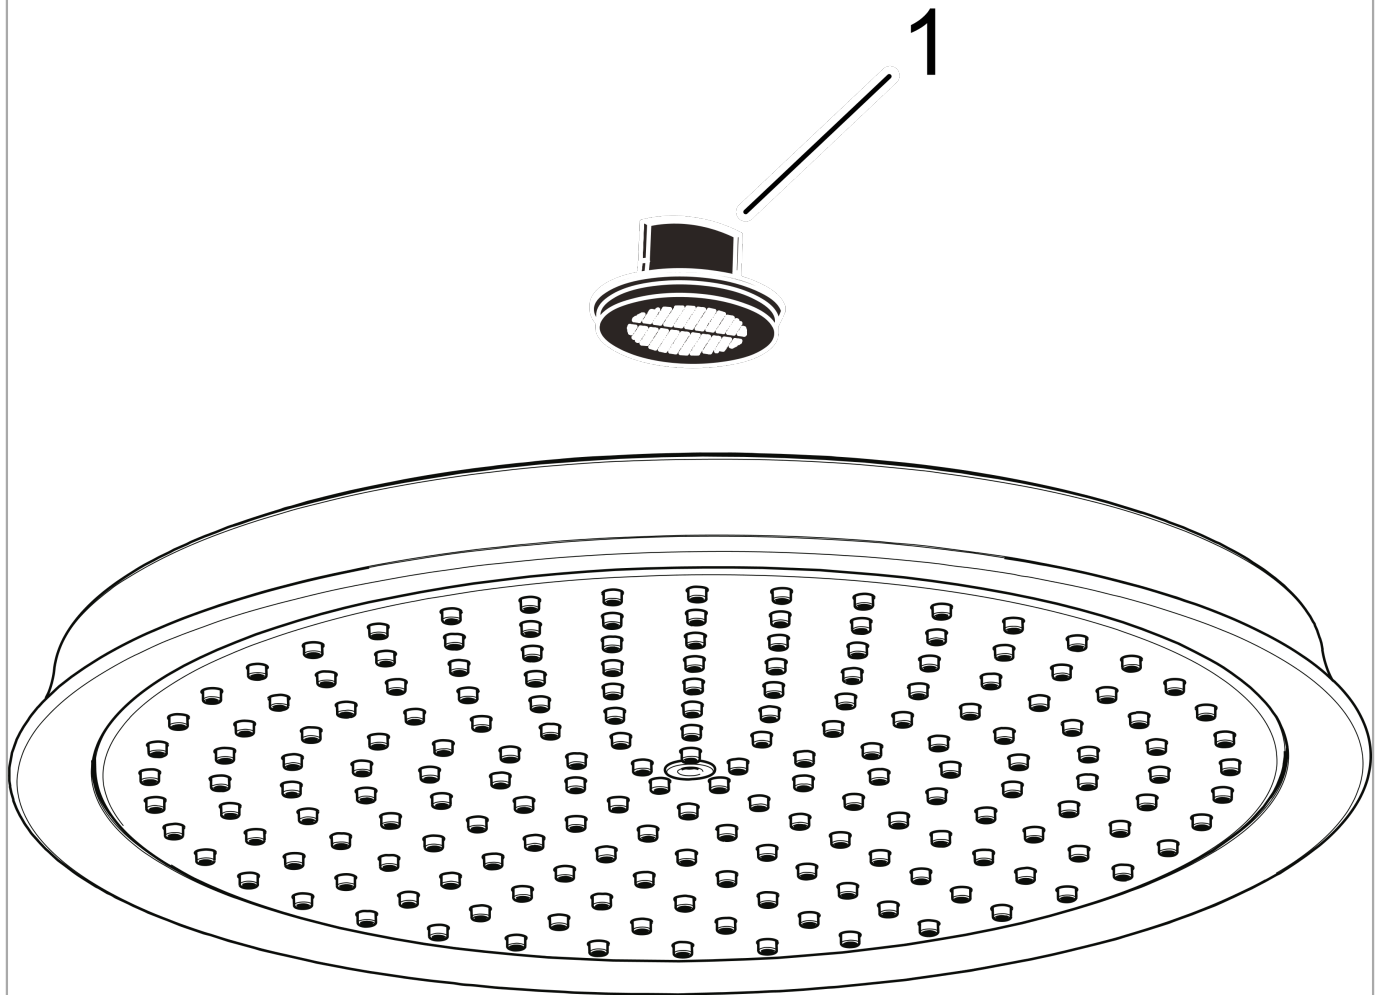

**Raindance Classic  
Showerhead 300 1-Jet, 2.5 GPM**

Finishes : **polished nickel** Part no. : **28428831**

**Description**

**Features**

- 225 no-clog spray channels
- Spray modes: RainAir
- Flow: 2.5 GPM (9.5 L/Min)
- Fully-finished matching spray face

**Item details**

List Price \$ 1,131.00

**Technology**

**Compliance**

**Product image**

**Scale drawing**

**Raindance Classic**  
**Showerhead 300 1-Jet, 2.5 GPM**  
Finishes : **polished nickel**    Part no. : **28428831**

**Exploded drawing**

Year of production: >06/15

**Raindance Classic**  
**Showerhead 300 1-Jet, 2.5 GPM**  
 Finishes : **polished nickel**    Part no. : **28428831**

**Spare parts list**

Year of production: >06/15