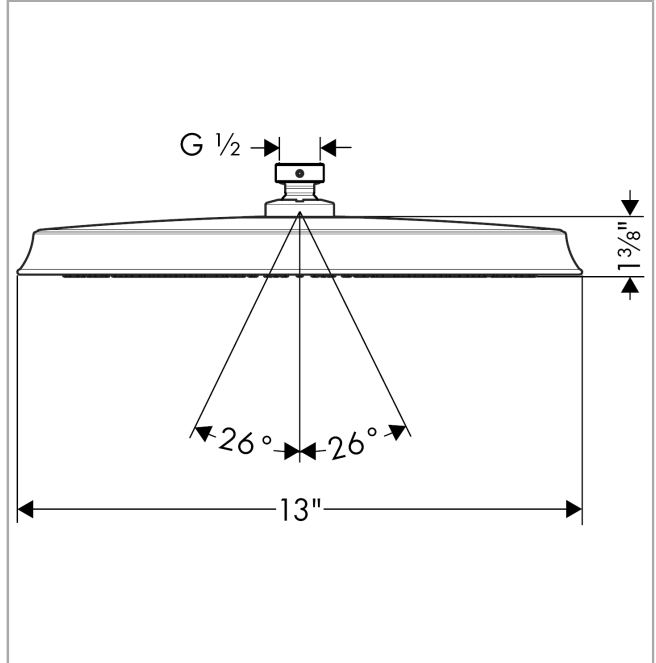

**Raindance Classic  
Showerhead 300 1-Jet, 2.5 GPM**

Finishes : **polished nickel** Part no. : **28428831**

**Description**

**Features**

- 225 no-clog spray channels
- Spray modes: RainAir
- Flow: 2.5 GPM (9.5 L/Min)
- Fully-finished matching spray face

**Item details**

List Price \$ 1,131.00

**Technology**

**Compliance**

**Product image**

**Scale drawing**

**Raindance Classic**  
**Showerhead 300 1-Jet, 2.5 GPM**  
Finishes : **polished nickel**    Part no. : **28428831**

**Exploded drawing**

Year of production: >06/15

**Raindance Classic**  
**Showerhead 300 1-Jet, 2.5 GPM**  
 Finishes : **polished nickel**    Part no. : **28428831**

**Spare parts list**

Year of production: >06/15