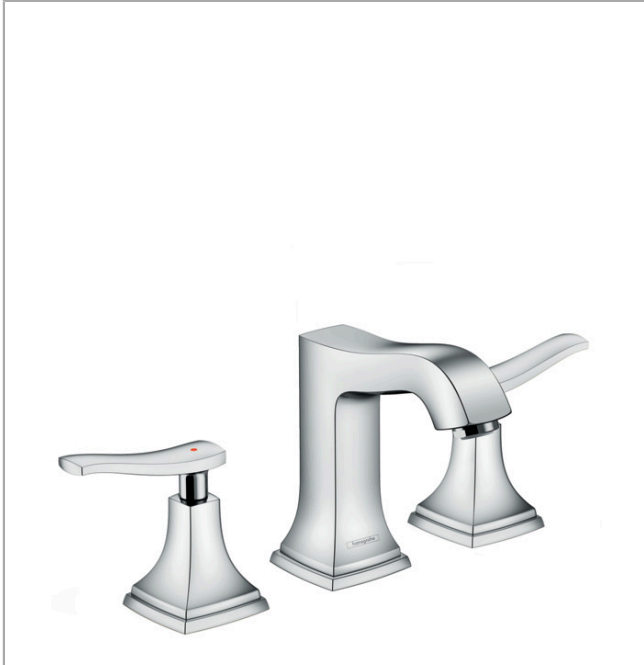

**Metropol Classic**  
**Widespread Faucet 110 with Lever Handles and Pop-Up Drain, 0.5 GPM**  
 Finishes : **chrome** Part no. : **31333001**

**Description**

**Features**

- Spray modes: Aerated spray
- Flow: 0.5 GPM (1.9 L/Min)
- 90° ceramic valves
- Includes pop-up drain

**Item details**

List Price \$ 657.00

**Technology**

**Compliance**

**Product image**

**Scale drawing**

**Metropol Classic**  
**Widespread Faucet 110 with Lever Handles and Pop-Up Drain, 0.5 GPM**  
 Finishes : **chrome** Part no. : **31333001**

## Metropol Classic

Widespread Faucet 110 with Lever Handles and Pop-Up Drain, 0.5 GPM

Finishes : **chrome** Part no. : **31333001**