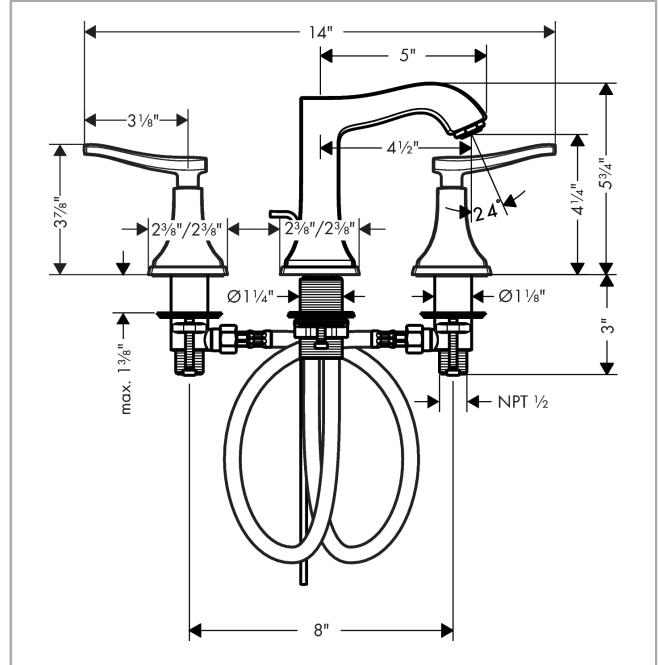

**Metropol Classic**  
**Widespread Faucet 110 with Lever Handles and Pop-Up Drain, 0.5 GPM**  
 Finishes : **chrome** Part no. : **31333001**

**Description**

**Features**

- Spray modes: Aerated spray
- Flow: 0.5 GPM (1.9 L/Min)
- 90° ceramic valves
- Includes pop-up drain

**Item details**

List Price \$ 657.00

**Technology**

**Compliance**

**Product image**

**Scale drawing**

**Metropol Classic**  
**Widespread Faucet 110 with Lever Handles and Pop-Up Drain, 0.5 GPM**  
 Finishes : **chrome** Part no. : **31333001**

## Metropol Classic

Widespread Faucet 110 with Lever Handles and Pop-Up Drain, 0.5 GPM

Finishes : **chrome** Part no. : **31333001**

### Spare parts list

Year of production: >07/19

Pos.	Description	Part no.	Price	PU
1	spout cpl.	92820000	-	1
2	aerator M24x1 (1,9 l/min)	93502000	-	1
3	escutcheon for spout	92814000	-	1
4	fixing set (Ø 32)	13961000	-	1
5	lever collar	97548000	-	1
6	connection hose 18½" M8x0,75 3/8"	96321001	-	1
7	O-ring 7x1,5	98422000	-	1
8	handle for hot water	92821000	-	1
9	handle for cold water	92822000	-	1
10	escutcheon for handle	92824000	-	1
11	handle fixing set	98932000	-	1
12	nut	92825000	-	1
13	O-ring 29x1,5	92738000	-	1
14	escutcheon	92823000	-	1
15	O-ring 48x1,5	92159000	-	1
16	stop valve cpl.	97357001	-	1
17	shut off unit right closing	94009000	-	1
18	shut off unit left closing	94008000	-	1
19	pull rod	96657000	-	1
a	pop up waste	88509000	-	1