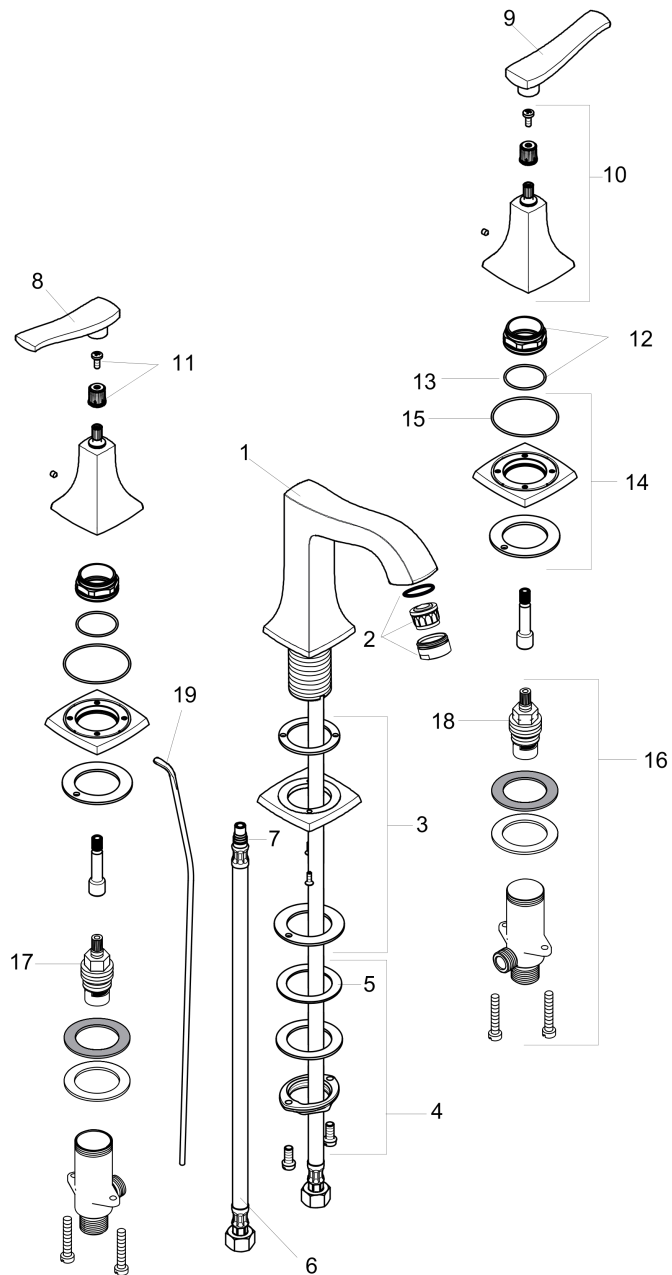

**Metropol Classic**  
**Widespread Faucet 110 with Lever Handles and Pop-Up Drain, 0.5 GPM**  
 Finishes : **chrome** Part no. : **31333001**

**Description**

**Features**

- Spray modes: Aerated spray
- Flow: 0.5 GPM (1.9 L/Min)
- 90° ceramic valves
- Includes pop-up drain

**Item details**

List Price \$ 657.00

**Technology**

**Compliance**

**Product image**

**Scale drawing**

**Metropol Classic**  
**Widespread Faucet 110 with Lever Handles and Pop-Up Drain, 0.5 GPM**  
 Finishes : **chrome** Part no. : **31333001**

## Metropol Classic

Widespread Faucet 110 with Lever Handles and Pop-Up Drain, 0.5 GPM

Finishes : **chrome** Part no. : **31333001**

### Spare parts list

Year of production: >07/19

Pos.	Description	Part no.	Price	PU
1	spout cpl.	92820000	-	1
2	aerator M24x1 (1,9 l/min)	93502000	-	1
3	escutcheon for spout	92814000	-	1
4	fixing set (Ø 32)	13961000	-	1
5	lever collar	97548000	-	1
6	connection hose 18½" M8x0,75 3/8"	96321001	-	1
7	O-ring 7x1,5	98422000	-	1
8	handle for hot water	92821000	-	1
9	handle for cold water	92822000	-	1
10	escutcheon for handle	92824000	-	1
11	handle fixing set	98932000	-	1
12	nut	92825000	-	1
13	O-ring 29x1,5	92738000	-	1
14	escutcheon	92823000	-	1
15	O-ring 48x1,5	92159000	-	1
16	stop valve cpl.	97357001	-	1
17	shut off unit right closing	94009000	-	1
18	shut off unit left closing	94008000	-	1
19	pull rod	96657000	-	1
a	pop up waste	88509000	-	1