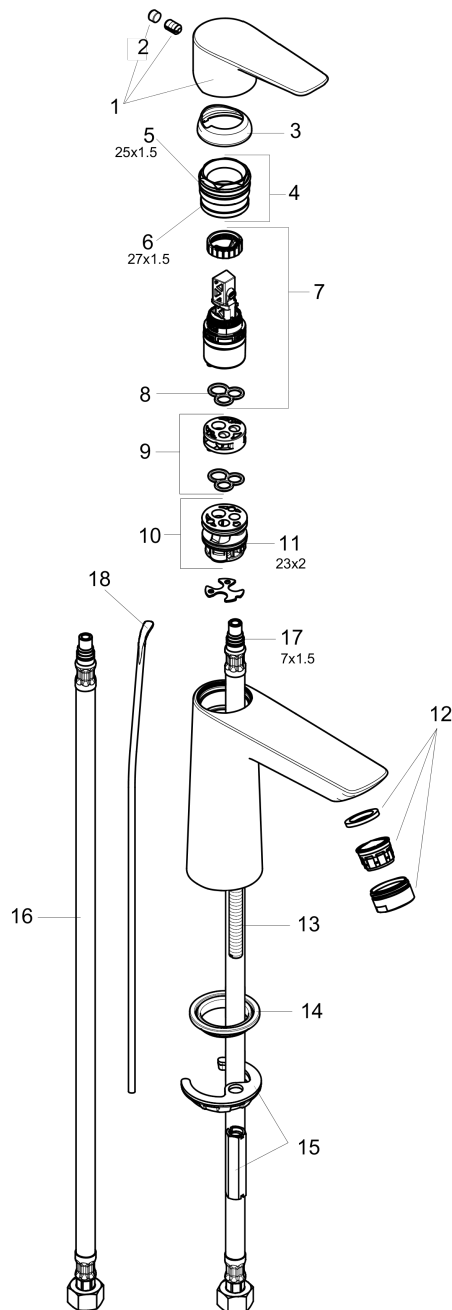

Talis E
Single-Hole Faucet 110 with Pop-Up Drain, 1.2 GPM
 Finishes : **chrome** Part no. : **71710001**

Description

Features

- Aerated spray
- Flow: 1.2 GPM (4.5 L/Min)
- Ceramic cartridge
- Includes pop-up drain

Item details

List Price \$ 201.00

Technology

Compliance

Product image

Scale drawing

Talis E
Single-Hole Faucet 110 with Pop-Up Drain, 1.2 GPM
 Finishes : **chrome** Part no. : **71710001**

Exploded drawing

Year of production: >**10/16**

Talis E
Single-Hole Faucet 110 with Pop-Up Drain, 1.2 GPM
 Finishes : **chrome** Part no. : **71710001**

Spare parts list

Year of production: >10/16

Pos.	Description	Part no.	Price	PU
1	handle	92687000	-	1
2	screw cover	95704000	-	1
3	flange	92625000	-	1
4	nut	92689000	-	1
5	O-ring 25x1,5	98146000	-	1
6	O-ring 27x1,5	92527000	-	1
7	cartridge, assy	95973001	-	1
8	seal	98865000	-	1
9	adapter for cartridge	92628000	-	1
10	adapter for cartridge	98866000	-	1
11	O-ring 23x2	98398000	-	1
12	aerator M24x1 (4,5 l/min)	92877000	-	1
13	screw M8 x 68	97736000	-	1
14	seal Ø 42	98722000	-	1
15	fixing set	96016000	-	1
16	connection hose 18½" M8x0,75 3/8"	96321001	-	1
17	O-ring 7x1,5	98422000	-	1
18	pull rod	96657000	-	1