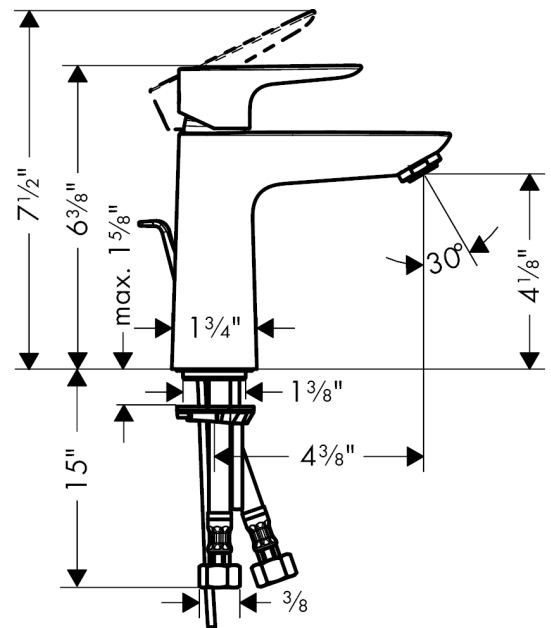

Talis E
Single-Hole Faucet 110 with Pop-Up Drain, 1.2 GPM
 Finishes : **chrome** Part no. : **71710001**

Description

Features

- Aerated spray
- Flow: 1.2 GPM (4.5 L/Min)
- Ceramic cartridge
- Includes pop-up drain

Item details

List Price \$ 201.00

Technology

Compliance

Product image

Scale drawing

Talis E
Single-Hole Faucet 110 with Pop-Up Drain, 1.2 GPM
 Finishes : **chrome** Part no. : **71710001**

Exploded drawing

Year of production: >**10/16**

Talis E
Single-Hole Faucet 110 with Pop-Up Drain, 1.2 GPM
 Finishes : **chrome** Part no. : **71710001**

Spare parts list

Year of production: >10/16

Pos.	Description	Part no.	Price	PU
1	handle	92687000	-	1
2	screw cover	95704000	-	1
3	flange	92625000	-	1
4	nut	92689000	-	1
5	O-ring 25x1,5	98146000	-	1
6	O-ring 27x1,5	92527000	-	1
7	cartridge, assy	95973001	-	1
8	seal	98865000	-	1
9	adapter for cartridge	92628000	-	1
10	adapter for cartridge	98866000	-	1
11	O-ring 23x2	98398000	-	1
12	aerator M24x1 (4,5 l/min)	92877000	-	1
13	screw M8 x 68	97736000	-	1
14	seal Ø 42	98722000	-	1
15	fixing set	96016000	-	1
16	connection hose 18½" M8x0,75 3/8"	96321001	-	1
17	O-ring 7x1,5	98422000	-	1
18	pull rod	96657000	-	1