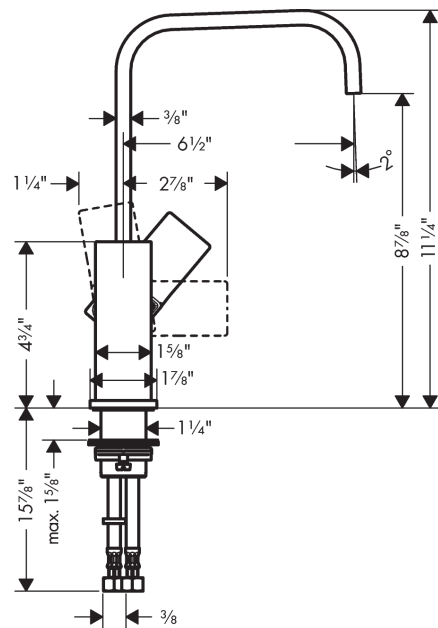

Metropol
Single-Hole Faucet 230 with Loop Handle and Swivel Spout, 1.2 GPM
 Finishes : **brushed nickel** Part no. : **74511821**

Description

Features

- Swivel range 120°
- Aerated spray
- Flow: 1.2 GPM (4.5 L/Min)
- Ceramic cartridge

Item details

List Price \$ 597.00

Technology

Compliance

Product image

Scale drawing

Metropol

Single-Hole Faucet 230 with Loop Handle and Swivel Spout, 1.2 GPM

Finishes : **brushed nickel** Part no. : **74511821**

Exploded drawing

Year of production: >03/18

Metropol

Single-Hole Faucet 230 with Loop Handle and Swivel Spout, 1.2 GPM

Finishes : **brushed nickel** Part no. : **74511821**

Spare parts list

Year of production: >03/18

Pos.	Description	Part no.	Price	PU
1	O-ring 30x1,5	98433000	-	1
2	O-ring 8x2	98112000	-	1
3	hollow set screw M6x10 DIN 916	96029000	-	1
4	screw cover	95704000	-	1
5	flange	95493820	-	1
6	nut	93086000	-	1
7	O-Ring 22x2	98185000	-	1
8	O-ring 27x1,5	92527000	-	1
9	cartridge, assy	95973001	-	1
10	seal	98865000	-	1
11	plug	93087000	-	1
12	screw	93088000	-	1
13	O-ring 32x1,5	92936000	-	1
14	O-ring 24x2	98388000	-	1
15	O-ring 26x1,5	98390000	-	1
16	flat seal	98749000	-	1
17	fixing set (Ø 32)	13961000	-	1
18	lever collar	97548000	-	1
19	connection hose 23½" M8x0,75 3/8"	98600001	-	1