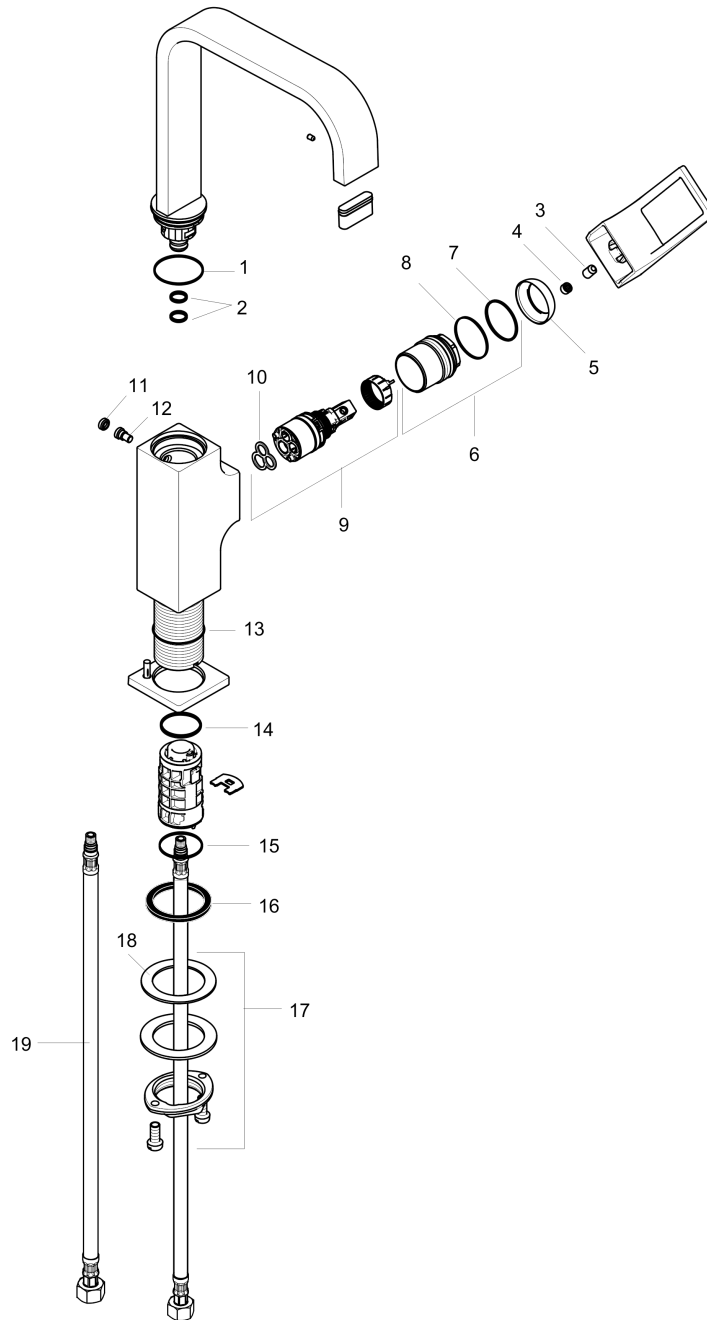

Metropol
Single-Hole Faucet 230 with Loop Handle and Swivel Spout, 1.2 GPM
 Finishes : **brushed nickel** Part no. : **74511821**

Description

Features

- Swivel range 120°
- Aerated spray
- Flow: 1.2 GPM (4.5 L/Min)
- Ceramic cartridge

Item details

List Price \$ 597.00

Technology

Compliance

Product image

Scale drawing

Metropol

Single-Hole Faucet 230 with Loop Handle and Swivel Spout, 1.2 GPM

Finishes : **brushed nickel** Part no. : **74511821**

Exploded drawing

Year of production: >03/18

Metropol

Single-Hole Faucet 230 with Loop Handle and Swivel Spout, 1.2 GPM

Finishes : **brushed nickel** Part no. : **74511821**

Spare parts list

Year of production: >03/18

Pos.	Description	Part no.	Price	PU
1	O-ring 30x1,5	98433000	-	1
2	O-ring 8x2	98112000	-	1
3	hollow set screw M6x10 DIN 916	96029000	-	1
4	screw cover	95704000	-	1
5	flange	95493820	-	1
6	nut	93086000	-	1
7	O-Ring 22x2	98185000	-	1
8	O-ring 27x1,5	92527000	-	1
9	cartridge, assy	95973001	-	1
10	seal	98865000	-	1
11	plug	93087000	-	1
12	screw	93088000	-	1
13	O-ring 32x1,5	92936000	-	1
14	O-ring 24x2	98388000	-	1
15	O-ring 26x1,5	98390000	-	1
16	flat seal	98749000	-	1
17	fixing set (Ø 32)	13961000	-	1
18	lever collar	97548000	-	1
19	connection hose 23½" M8x0,75 3/8"	98600001	-	1