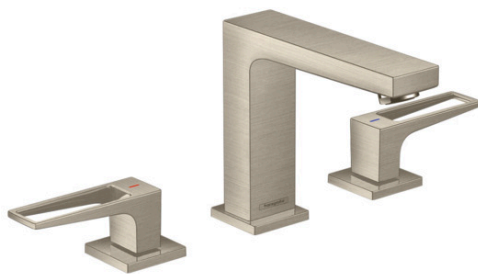

Metropol
Widespread Faucet 110 with Loop Handles and Pop-Up Drain, 1.2 GPM
 Finishes : **brushed nickel** Part no. : **74516821**

Description

Features

- Aerated spray
- Flow: 1.2 GPM (4.5 L/Min)
- 90° ceramic valves
- Includes pop-up drain

Item details

List Price \$ 829.00

Technology

Compliance

Product image

Scale drawing

Metropol

Widespread Faucet 110 with Loop Handles and Pop-Up Drain, 1.2 GPM

Finishes : **brushed nickel** Part no. : **74516821**

Exploded drawing

Year of production: >01/18

Metropol

Widespread Faucet 110 with Loop Handles and Pop-Up Drain, 1.2 GPM

Finishes : **brushed nickel** Part no. : **74516821**