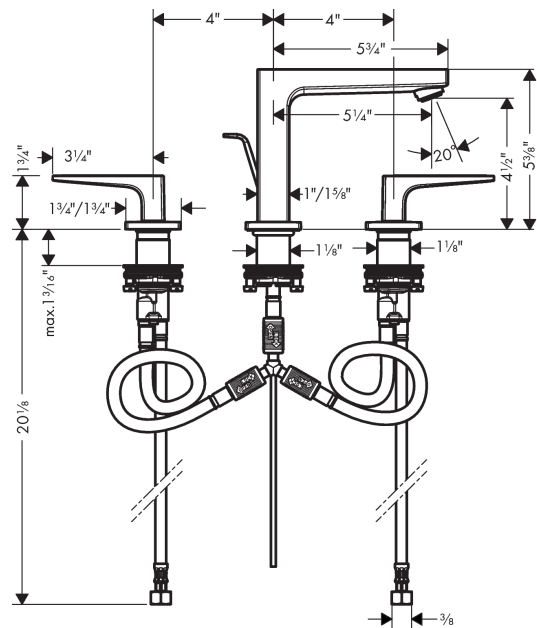

Metropol
Widespread Faucet 110 with Loop Handles and Pop-Up Drain, 1.2 GPM
 Finishes : **brushed nickel** Part no. : **74516821**

Description

Features

- Aerated spray
- Flow: 1.2 GPM (4.5 L/Min)
- 90° ceramic valves
- Includes pop-up drain

Item details

List Price \$ 829.00

Technology

Compliance

Product image

Scale drawing

Metropol

Widespread Faucet 110 with Loop Handles and Pop-Up Drain, 1.2 GPM

Finishes : **brushed nickel** Part no. : **74516821**

Exploded drawing

Year of production: >01/18

Metropol

Widespread Faucet 110 with Loop Handles and Pop-Up Drain, 1.2 GPM

Finishes : **brushed nickel** Part no. : **74516821**

Spare parts list

Year of production: >01/18

Pos.	Description	Part no.	Price	PU
1	spout 110 mm	93021820	-	1
2	aerator M24x1 (4,5 l/min)	93202000	-	1
3	service tool	95661000	-	1
4	O-ring 21x1,5	98219000	-	1
5	escutcheon for spout	92906820	-	1
6	flat seal	98749000	-	1
7	O-ring 26x4	92191000	-	1
8	connection hose 200 mm M10x1	92913000	-	1
9	O-ring 8x1,75	97827000	-	1
10	fixing set (Ø 28)	92909000	-	1
11	lever collar	97548000	-	1
12	hose connection angel	92905000	-	1
13	handle for hot water	92918820	-	1
14	handle for cold water	92919820	-	1
15	O-Ring 14x1,5	98201000	-	1
16	escutcheon	92915820	-	1
17	handle fixing set	98932000	-	1
18	shut off unit right closing	98817001	-	1
19	shut off unit left closing	95366001	-	1
20	O-ring 33x2,5	92907000	-	1
21	connection hose 400 mm M10x1	92914000	-	1
22	connection hose 18½" M8x0,75 3/8"	96321001	-	1
23	pull rod	96657820	-	1
a	pop up waste	88509820	-	1