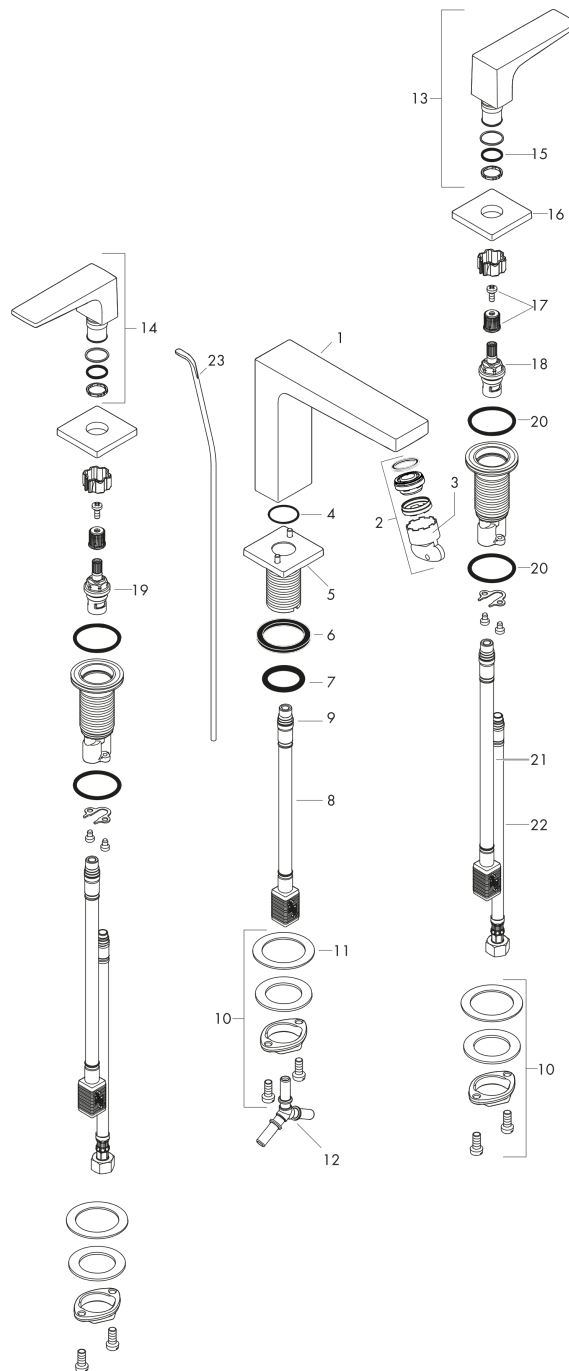

Metropol
Widespread Faucet 110 with Loop Handles and Pop-Up Drain, 1.2 GPM
 Finishes : **brushed nickel** Part no. : **74516821**

Description

Features

- Aerated spray
- Flow: 1.2 GPM (4.5 L/Min)
- 90° ceramic valves
- Includes pop-up drain

Item details

List Price \$ 829.00

Technology

Compliance

Product image

Scale drawing

Metropol

Widespread Faucet 110 with Loop Handles and Pop-Up Drain, 1.2 GPM

Finishes : **brushed nickel** Part no. : **74516821**

Exploded drawing

Year of production: >01/18

Metropol

Widespread Faucet 110 with Loop Handles and Pop-Up Drain, 1.2 GPM

Finishes : **brushed nickel** Part no. : **74516821**

Spare parts list

Year of production: >01/18

Pos.	Description	Part no.	Price	PU
1	spout 110 mm	93021820	-	1
2	aerator M24x1 (4,5 l/min)	93202000	-	1
3	service tool	95661000	-	1
4	O-ring 21x1,5	98219000	-	1
5	escutcheon for spout	92906820	-	1
6	flat seal	98749000	-	1
7	O-ring 26x4	92191000	-	1
8	connection hose 200 mm M10x1	92913000	-	1
9	O-ring 8x1,75	97827000	-	1
10	fixing set (Ø 28)	92909000	-	1
11	lever collar	97548000	-	1
12	hose connection angel	92905000	-	1
13	handle for hot water	92918820	-	1
14	handle for cold water	92919820	-	1
15	O-Ring 14x1,5	98201000	-	1
16	escutcheon	92915820	-	1
17	handle fixing set	98932000	-	1
18	shut off unit right closing	98817001	-	1
19	shut off unit left closing	95366001	-	1
20	O-ring 33x2,5	92907000	-	1
21	connection hose 400 mm M10x1	92914000	-	1
22	connection hose 18½" M8x0,75 3/8"	96321001	-	1
23	pull rod	96657820	-	1
a	pop up waste	88509820	-	1