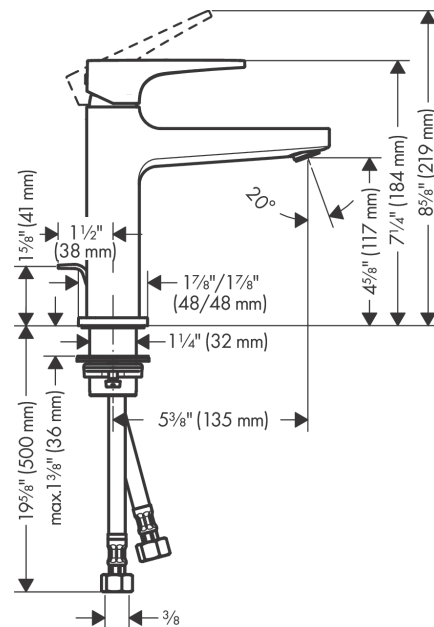

Metropol
Single-Hole Faucet 110 with Loop Handle and Pop-Up Drain, 0.5 GPM
 Finishes : **brushed nickel** Part no. : **74524821**

Description

Features

- Spray modes: Aerated spray
- Flow: 0.5 GPM (1.9 L/Min)
- Ceramic cartridge
- Includes pop-up drain

Item details

List Price \$ 523.00

Technology

Compliance

Product image

Scale drawing

Metropol
Single-Hole Faucet 110 with Loop Handle and Pop-Up Drain, 0.5 GPM
 Finishes : **brushed nickel** Part no. : **74524821**

Exploded drawing

Year of production: >01/20

Metropol

Single-Hole Faucet 110 with Loop Handle and Pop-Up Drain, 0.5 GPM

Finishes : **brushed nickel** Part no. : **74524821**

Spare parts list

Year of production: >01/20

Pos.	Description	Part no.	Price	PU
1	handle	93009820	-	1
2	screw cover	95704000	-	1
3	flange	92625820	-	1
4	nut	92689000	-	1
5	O-ring 27x1,5	92527000	-	1
6	O-ring 25x1,5	98146000	-	1
7	cartridge, assy	95973001	-	1
8	seal	98865000	-	1
9	adapter for cartridge	92628000	-	1
10	adapter for cartridge	98866000	-	1
11	aerator M24x1 (1,9 l/min)	92300820	-	1
12	O-ring 32x1,5	92936000	-	1
13	escutcheon	93048820	-	1
14	flat seal	98749000	-	1
15	fixing set (Ø 32)	13961000	-	1
16	lever collar	97548000	-	1
17	pull rod	96657820	-	1
18	connection hose 23½" M8x0,75 3/8"	98600001	-	1
19	O-ring 23x2	98398000	-	1
a	pop up waste	88509820	-	1
b	hollow set screw M6x10 DIN 916	96029000	-	1
c	O-ring 7x1,5	98422000	-	1