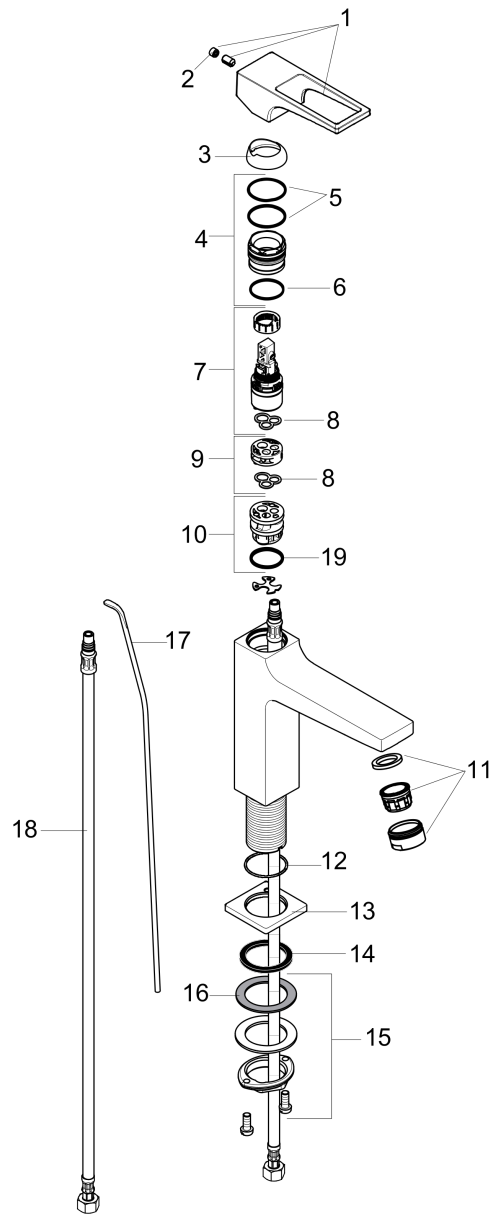

Metropol
Single-Hole Faucet 110 with Loop Handle and Pop-Up Drain, 0.5 GPM
 Finishes : **brushed nickel** Part no. : **74524821**

Description

Features

- Spray modes: Aerated spray
- Flow: 0.5 GPM (1.9 L/Min)
- Ceramic cartridge
- Includes pop-up drain

Item details

List Price \$ 523.00

Technology

Compliance

Product image

Scale drawing

Metropol
Single-Hole Faucet 110 with Loop Handle and Pop-Up Drain, 0.5 GPM
 Finishes : **brushed nickel** Part no. : **74524821**

Exploded drawing

Year of production: >01/20

Metropol

Single-Hole Faucet 110 with Loop Handle and Pop-Up Drain, 0.5 GPM

Finishes : **brushed nickel** Part no. : **74524821**

Spare parts list

Year of production: >01/20

Pos.	Description	Part no.	Price	PU
1	handle	93009820	-	1
2	screw cover	95704000	-	1
3	flange	92625820	-	1
4	nut	92689000	-	1
5	O-ring 27x1,5	92527000	-	1
6	O-ring 25x1,5	98146000	-	1
7	cartridge, assy	95973001	-	1
8	seal	98865000	-	1
9	adapter for cartridge	92628000	-	1
10	adapter for cartridge	98866000	-	1
11	aerator M24x1 (1,9 l/min)	92300820	-	1
12	O-ring 32x1,5	92936000	-	1
13	escutcheon	93048820	-	1
14	flat seal	98749000	-	1
15	fixing set (Ø 32)	13961000	-	1
16	lever collar	97548000	-	1
17	pull rod	96657820	-	1
18	connection hose 23½" M8x0,75 3/8"	98600001	-	1
19	O-ring 23x2	98398000	-	1
a	pop up waste	88509820	-	1
b	hollow set screw M6x10 DIN 916	96029000	-	1
c	O-ring 7x1,5	98422000	-	1