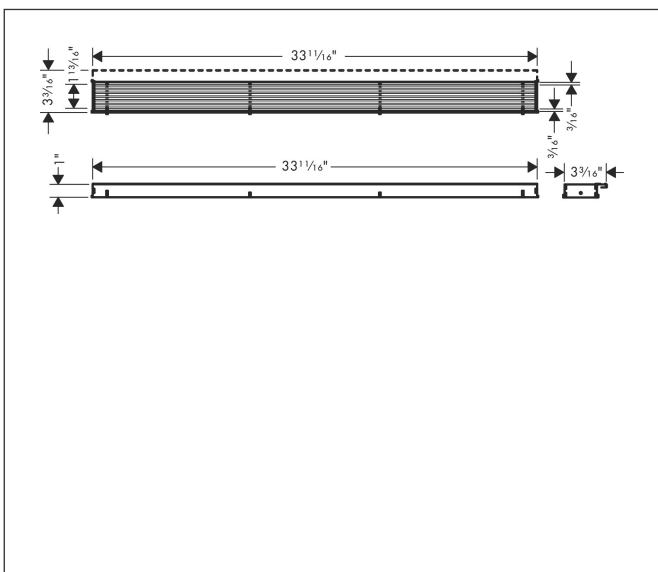

Brand hansgrohe
 Art. Name **RainDrain Match Boardwalk** Trim 35 1/4" with Height Adjustable Frame
 Art. Nr. 56121801
 Surface Brushed Stainless Steel
 Pos. 1

Product Picture

Features

- Consists of: design trim, height adjustable frame, wall installation flange
- Mounting type: wall-mounted, free in the floor
- Easy to clean surface
- Easy adjustment to tile thickness with height adjustable frame (7 - 18 mm)
- Tile thickness: up to 18 mm
- Suitable for any type of tile
- Up to 60 l/min drainage capacity
- Where to use: new construction, renovation
- Grate removal tool allows easy removal of the trim
- Wall mounting possible
- tile inlay depth: 12 mm
- Grate material: Stainless Steel 304 (1.4301)
- Suitable for primary and secondary drainage
- Frame width: 62 mm

Drawing

Technology