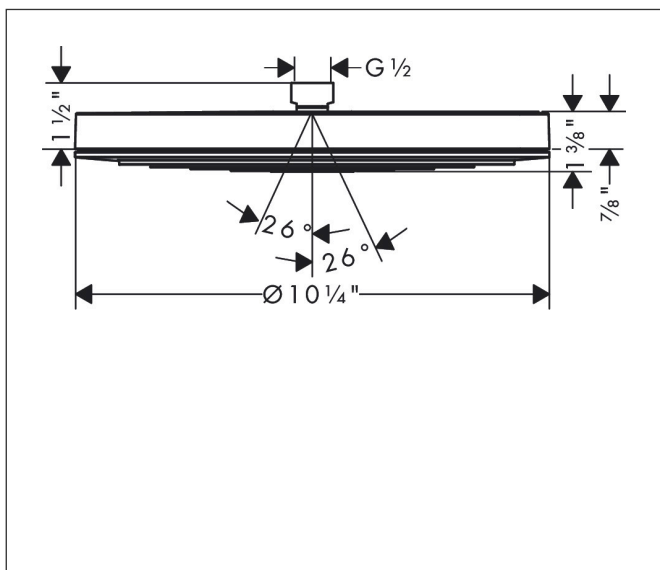

Brand hansgrohe
 Art. Name **Pulsify S** Showerhead 260 1-Jet,1.75 GPM
 Art. Nr. 24142821
 Surface brushed nickel
 Pos. 1

Product Picture

Drawing

Features

- shower head size: 260 mm
- Spray modes: PowderRain
- Fast Drain empties the overhead shower from an angle of 10°
- Spray face surface: graphite
- Flow: 1.75 GPM (6.6 L/Min)