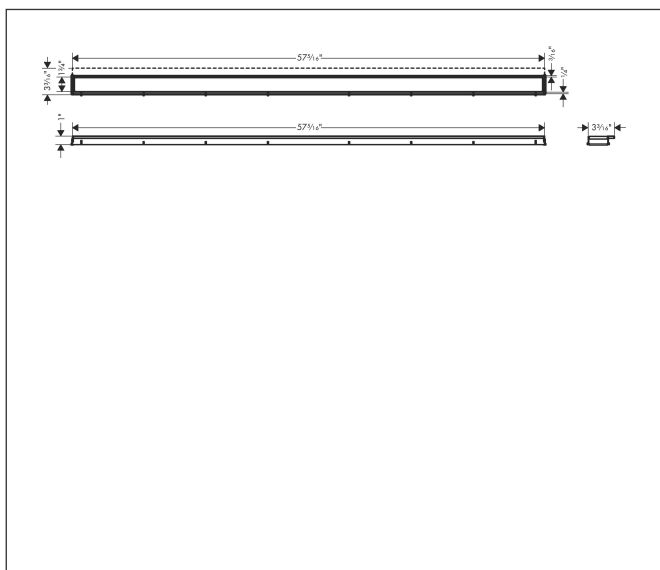

Brand	hansgrohe
Art. Name	RainDrain Match Trim 59 1/8" with Height Adjustable Frame
Art. Nr.	56127001
Surface	chrome
Pos.	1

Product Picture

Features

- Consists of: design trim, height adjustable frame, wall installation flange
- Mounting type: wall-mounted, free in the floor
- Easy to clean surface
- Easy adjustment to tile thickness with height adjustable frame (7 - 18 mm)
- Tile thickness: up to 18 mm
- Suitable for any type of tile
- Up to 60 l/min drainage capacity
- Where to use: new construction, renovation
- Grate removal tool allows easy removal of the trim
- Wall mounting possible
- tile inlay depth: 12 mm
- Grate material: Stainless Steel 304 (1.4301)
- Suitable for primary and secondary drainage
- Frame width: 62 mm

Drawing

Technology