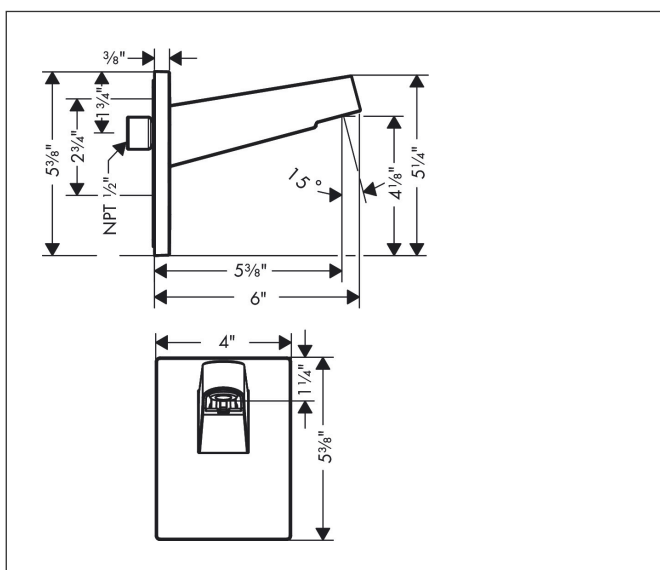

Brand hansgrohe
Art. Name **Pulsify** Showerarm for Showerhead 260
Art. Nr. 24149821
Surface brushed nickel
Pos. 1

Product Picture

Features

- Plastic
- connection type: 1/2" NPT
- Wall Outlet, Mounting Material, Assembly instructions

Drawing

Technology