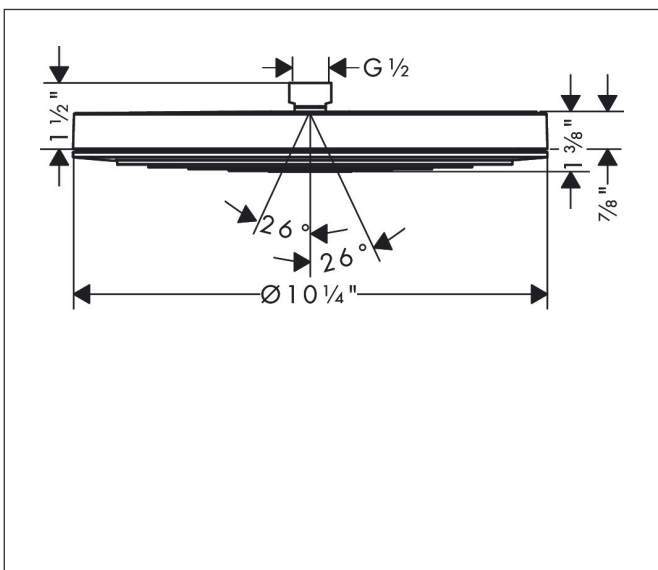

Brand hansgrohe
 Art. Name **Pulsify S** Showerhead 260 1-Jet, 2.5 GPM
 Art. Nr. 24141671
 Surface matte black
 Pos. 1

Product Picture

Drawing

Features

- shower head size: 260 mm
- Spray modes: PowderRain
- Fast Drain empties the overhead shower from an angle of 10°
- Spray face surface: graphite
- Flow: 2.5 GPM (9.5 L/Min)